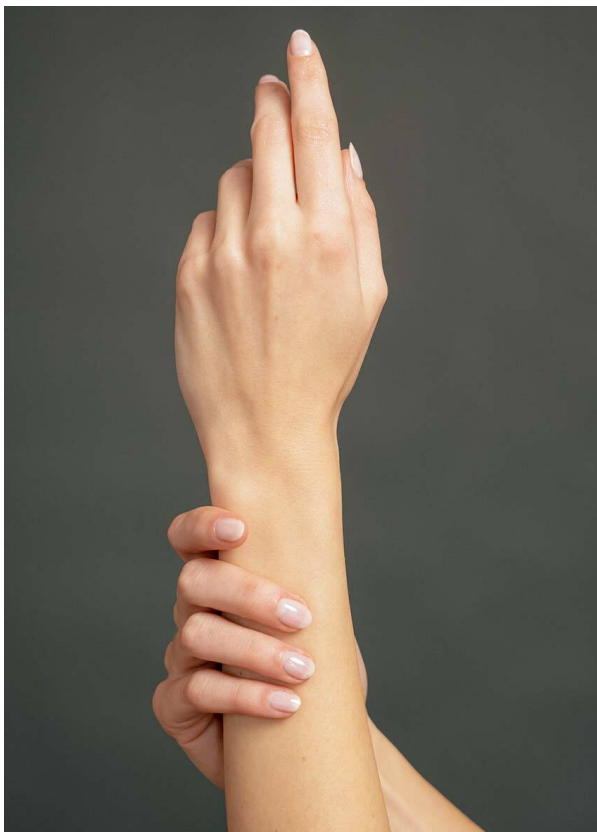

SCOUT

MODEL • AGENCY

MARTA K. IN TOWN

HEIGHT 174 cm LINGERIE 75B BUST/WAIST/HIPS 81/59/89 cm SIZE XS/S EYES blue HAIR blonde SHOES 38.5 LOCATION Zurich

SCOUT

MODEL • AGENCY

MARTA K. IN TOWN

HEIGHT 174 cm LINGERIE 75B BUST/WAIST/HIPS 81/59/89 cm SIZE XS/S EYES blue HAIR blonde SHOES 38.5 LOCATION Zurich

SCOUT

MODEL • AGENCY

MARTA K. IN TOWN

HEIGHT 174 cm LINGERIE 75B BUST/WAIST/HIPS 81/59/89 cm SIZE XS/S EYES blue HAIR blonde SHOES 38.5 LOCATION Zurich