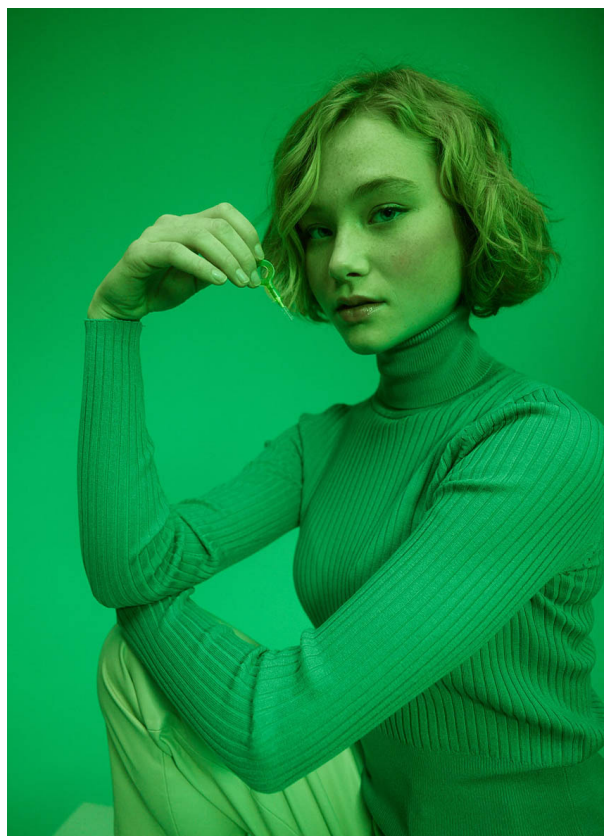

SCOUT

MODEL ● AGENCY

MARISKA V.L. 20 PLUS

HEIGHT 166 cm LINGERIE yes BUST/WAIST/HIPS 79/63/91 cm EYES blue HAIR blonde SHOES 38 LOCATION Chur CH