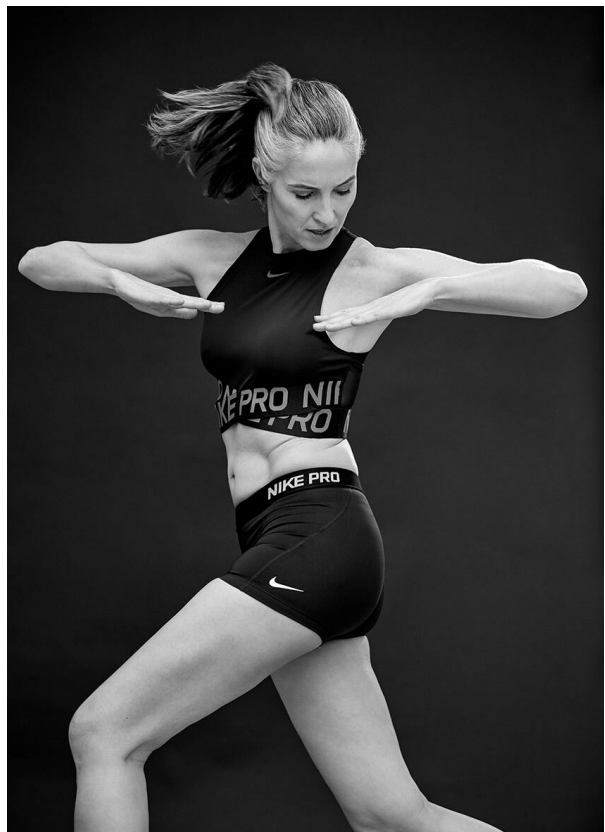

SCOUT

MODEL • AGENCY

MARIELLE O. SILVER

HEIGHT 179 cm LINGERIE 75C BUST/WAIST/HIPS 91/73/99 cm SIZE 38 EYES brown HAIR salt & pepper SHOES 41
LOCATION Amsterdam NL

SCOUT

MODEL • AGENCY

MARIELLE O. SILVER

HEIGHT 179 cm LINGERIE 75C BUST/WAIST/HIPS 91/73/99 cm SIZE 38 EYES brown HAIR salt & pepper SHOES 41
LOCATION Amsterdam NL

SCOUT

MODEL ● AGENCY

MARIELLE O. SILVER

HEIGHT 179 cm LINGERIE 75C BUST/WAIST/HIPS 91/73/99 cm SIZE 38 EYES brown HAIR salt & pepper SHOES 41
LOCATION Amsterdam NL