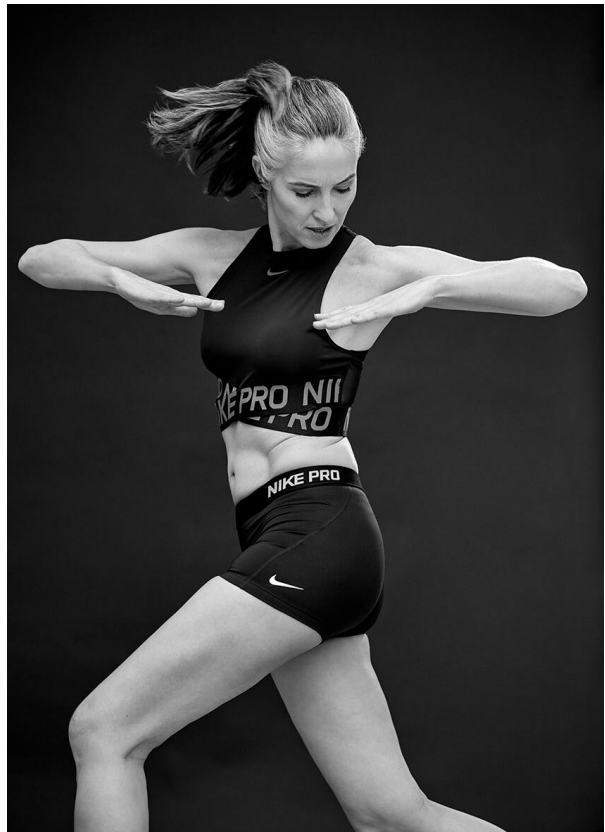

SCOUT

MODEL ● AGENCY

MARIELLE O. SILVER

HEIGHT 179 cm LINGERIE 75C BUST/WAIST/HIPS 91/73/99 cm SIZE 38 EYES brown HAIR salt & pepper SHOES 41
LOCATION Amsterdam NL

SCOUT

MODEL • AGENCY

MARIELLE O. SILVER

HEIGHT 179 cm LINGERIE 75C BUST/WAIST/HIPS 91/73/99 cm SIZE 38 EYES brown HAIR salt & pepper SHOES 41
LOCATION Amsterdam NL

SCOUT

MODEL • AGENCY

MARIELLE O. SILVER

HEIGHT 179 cm LINGERIE 75C BUST/WAIST/HIPS 91/73/99 cm SIZE 38 EYES brown HAIR salt & pepper SHOES 41
LOCATION Amsterdam NL

SCOUT

MODEL • AGENCY

MARIELLE O. ^{SILVER}

HEIGHT 179 cm LINGERIE 75C BUST/WAIST/HIPS 91/73/99 cm SIZE 38 EYES brown HAIR salt & pepper SHOES 41
LOCATION Amsterdam NL

SCOUT

MODEL ● AGENCY

MARIELLE O. SILVER

HEIGHT 179 cm LINGERIE 75C BUST/WAIST/HIPS 91/73/99 cm SIZE 38 EYES brown HAIR salt & pepper SHOES 41
LOCATION Amsterdam NL