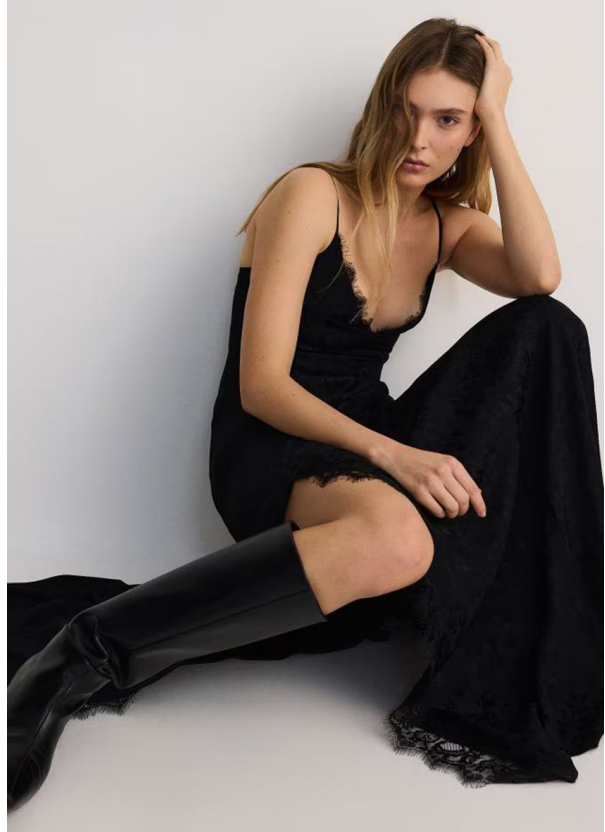

SCOUT

MODEL • AGENCY

MARIA D. MAIN

HEIGHT 177 cm LINGERIE 75C BUST/WAIST/HIPS 85/62/91 cm SIZE 36 EYES blue HAIR blonde SHOES 39 LOCATION Milan

SCOUT

MODEL • AGENCY

MARIA D. MAIN

HEIGHT 177 cm LINGERIE 75C BUST/WAIST/HIPS 85/62/91 cm SIZE 36 EYES blue HAIR blonde SHOES 39 LOCATION Milan

SCOUT

MODEL • AGENCY

MARIA D. MAIN

HEIGHT 177 cm LINGERIE 75C BUST/WAIST/HIPS 85/62/91 cm SIZE 36 EYES blue HAIR blonde SHOES 39 LOCATION Milan