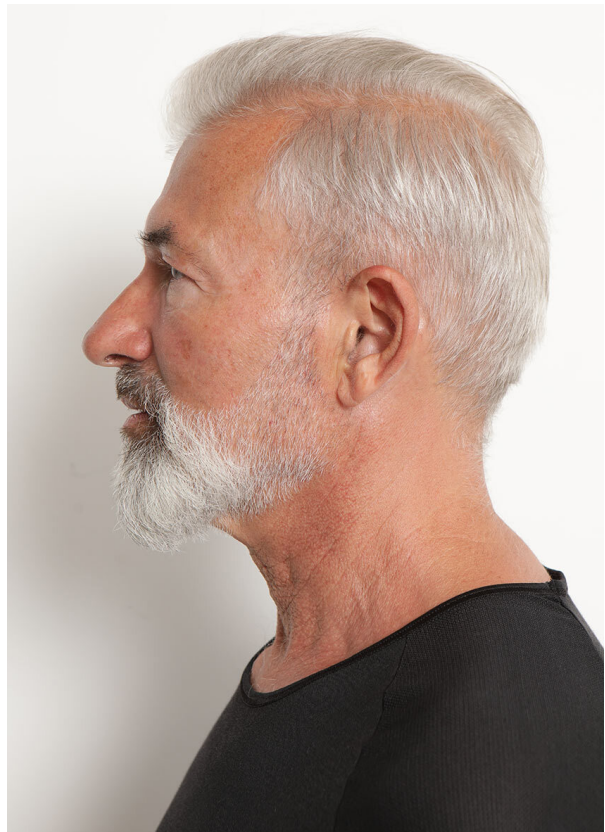

# SCOUT

MODEL ● AGENCY

**MARC S.** 50 PLUS

HEIGHT 180 cm BUST/WAIST/HIPS 100/83/99 cm EYES brown HAIR salt & pepper SHOES 42.5 LOCATION Zürich CH