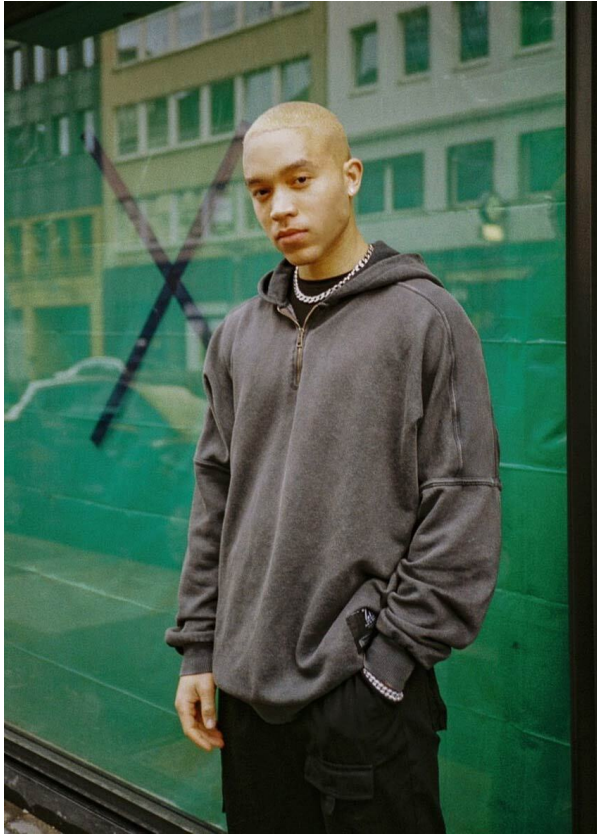

SCOUT

MODEL • AGENCY

MALCOLM F. COMMERCIAL

HEIGHT 184 cm BUST/WAIST 94/73 cm SIZE 50/52 EYES hazel HAIR blonde SHOES 43 LOCATION Hamburg DE

SCOUT

MODEL • AGENCY

MALCOLM F. COMMERCIAL

HEIGHT 184 cm BUST/WAIST 94/73 cm SIZE 50/52 EYES hazel HAIR blonde SHOES 43 LOCATION Hamburg DE

SCOUT

MODEL ● AGENCY

MALCOLM F. COMMERCIAL

HEIGHT 184 cm BUST/WAIST 94/73 cm SIZE 50/52 EYES hazel HAIR blonde SHOES 43 LOCATION Hamburg DE

SCOUT

MODEL ● AGENCY

MALCOLM F. COMMERCIAL

HEIGHT 184 cm BUST/WAIST 94/73 cm SIZE 50/52 EYES hazel HAIR blonde SHOES 43 LOCATION Hamburg DE