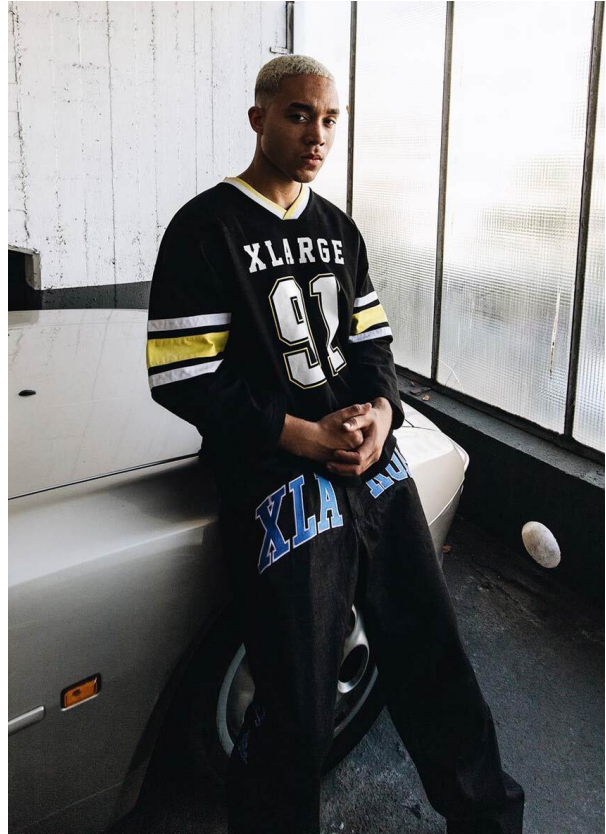

SCOUT

MODEL • AGENCY

MALCOLM F. COMMERCIAL

HEIGHT 184 cm BUST/WAIST 94/73 cm SIZE 50/52 EYES hazel HAIR blonde SHOES 43 LOCATION Hamburg DE

SCOUT

MODEL • AGENCY

MALCOLM F. COMMERCIAL

HEIGHT 184 cm BUST/WAIST 94/73 cm SIZE 50/52 EYES hazel HAIR blonde SHOES 43 LOCATION Hamburg DE

SCOUT

MODEL ● AGENCY

MALCOLM F. COMMERCIAL

HEIGHT 184 cm BUST/WAIST 94/73 cm SIZE 50/52 EYES hazel HAIR blonde SHOES 43 LOCATION Hamburg DE

SCOUT

MODEL ● AGENCY

MALCOLM F. COMMERCIAL

HEIGHT 184 cm BUST/WAIST 94/73 cm SIZE 50/52 EYES hazel HAIR blonde SHOES 43 LOCATION Hamburg DE