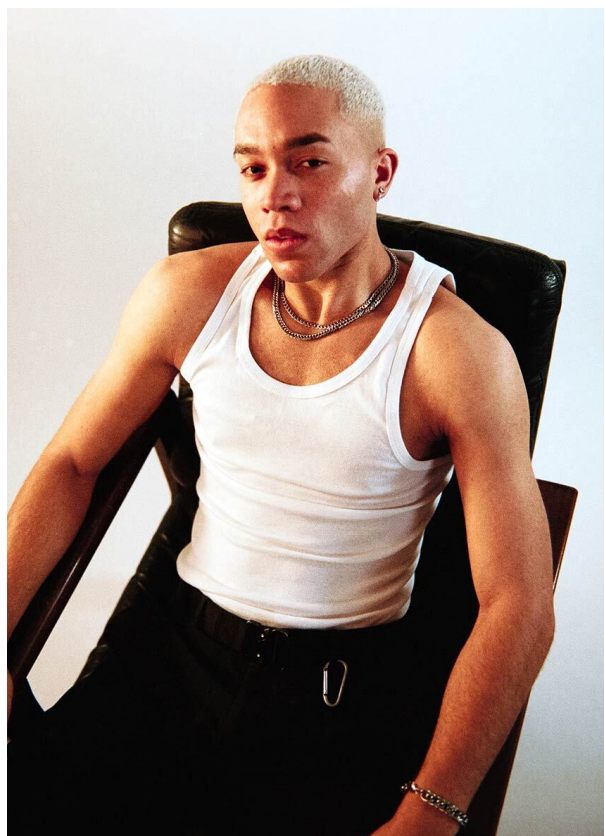

SCOUT

MODEL • AGENCY

MALCOLM F. COMMERCIAL

HEIGHT 184 cm BUST/WAIST 94/73 cm SIZE 50/52 EYES hazel HAIR blonde SHOES 43 LOCATION Hamburg DE

SCOUT

MODEL • AGENCY

MALCOLM F. COMMERCIAL

HEIGHT 184 cm BUST/WAIST 94/73 cm SIZE 50/52 EYES hazel HAIR blonde SHOES 43 LOCATION Hamburg DE

SCOUT

MODEL ● AGENCY

MALCOLM F. COMMERCIAL

HEIGHT 184 cm BUST/WAIST 94/73 cm SIZE 50/52 EYES hazel HAIR blonde SHOES 43 LOCATION Hamburg DE

SCOUT

MODEL ● AGENCY

MALCOLM F. COMMERCIAL

HEIGHT 184 cm BUST/WAIST 94/73 cm SIZE 50/52 EYES hazel HAIR blonde SHOES 43 LOCATION Hamburg DE