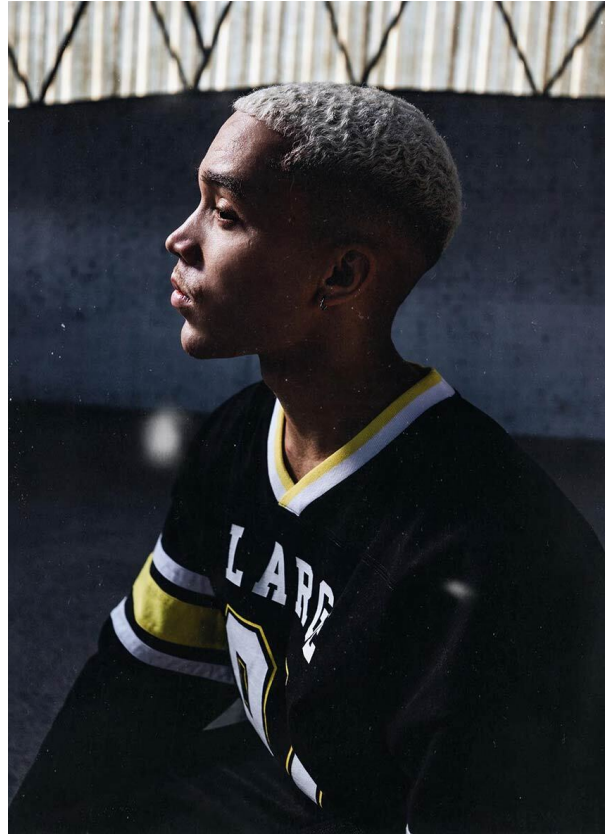

SCOUT

MODEL • AGENCY

MALCOLM F. COMMERCIAL

HEIGHT 184 cm BUST/WAIST 94/73 cm SIZE 50/52 EYES hazel HAIR blonde SHOES 43 LOCATION Hamburg DE

SCOUT

MODEL • AGENCY

MALCOLM F. COMMERCIAL

HEIGHT 184 cm BUST/WAIST 94/73 cm SIZE 50/52 EYES hazel HAIR blonde SHOES 43 LOCATION Hamburg DE

SCOUT

MODEL ● AGENCY

MALCOLM F. COMMERCIAL

HEIGHT 184 cm BUST/WAIST 94/73 cm SIZE 50/52 EYES hazel HAIR blonde SHOES 43 LOCATION Hamburg DE

SCOUT

MODEL ● AGENCY

MALCOLM F. COMMERCIAL

HEIGHT 184 cm BUST/WAIST 94/73 cm SIZE 50/52 EYES hazel HAIR blonde SHOES 43 LOCATION Hamburg DE