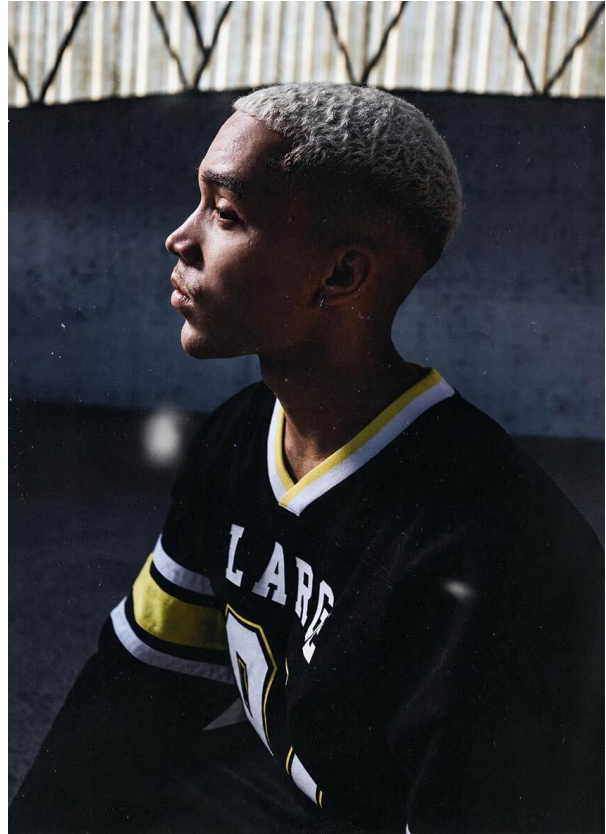

SCOUT

MODEL • AGENCY

MALCOLM F. COMMERCIAL

HEIGHT 184 cm BUST/WAIST 94/73 cm SIZE 50/52 EYES hazel HAIR blonde SHOES 43 LOCATION Hamburg DE

SCOUT

MODEL • AGENCY

MALCOLM F. COMMERCIAL

HEIGHT 184 cm BUST/WAIST 94/73 cm SIZE 50/52 EYES hazel HAIR blonde SHOES 43 LOCATION Hamburg DE

SCOUT

MODEL • AGENCY

MALCOLM F. COMMERCIAL

HEIGHT 184 cm BUST/WAIST 94/73 cm SIZE 50/52 EYES hazel HAIR blonde SHOES 43 LOCATION Hamburg DE

SCOUT

MODEL ● AGENCY

MALCOLM F. COMMERCIAL

HEIGHT 184 cm BUST/WAIST 94/73 cm SIZE 50/52 EYES hazel HAIR blonde SHOES 43 LOCATION Hamburg DE