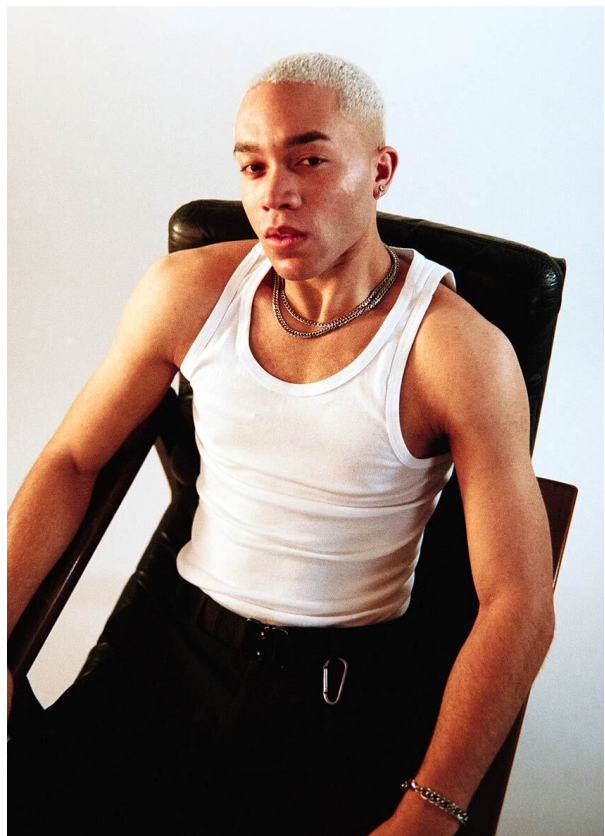

SCOUT

MODEL • AGENCY

MALCOLM F. COMMERCIAL

HEIGHT 184 cm BUST/WAIST 94/73 cm SIZE 50/52 EYES hazel HAIR blonde SHOES 43 LOCATION Hamburg DE

SCOUT

MODEL • AGENCY

MALCOLM F. COMMERCIAL

HEIGHT 184 cm BUST/WAIST 94/73 cm SIZE 50/52 EYES hazel HAIR blonde SHOES 43 LOCATION Hamburg DE

SCOUT

MODEL • AGENCY

MALCOLM F. COMMERCIAL

HEIGHT 184 cm BUST/WAIST 94/73 cm SIZE 50/52 EYES hazel HAIR blonde SHOES 43 LOCATION Hamburg DE

SCOUT

MODEL ● AGENCY

MALCOLM F. COMMERCIAL

HEIGHT 184 cm BUST/WAIST 94/73 cm SIZE 50/52 EYES hazel HAIR blonde SHOES 43 LOCATION Hamburg DE