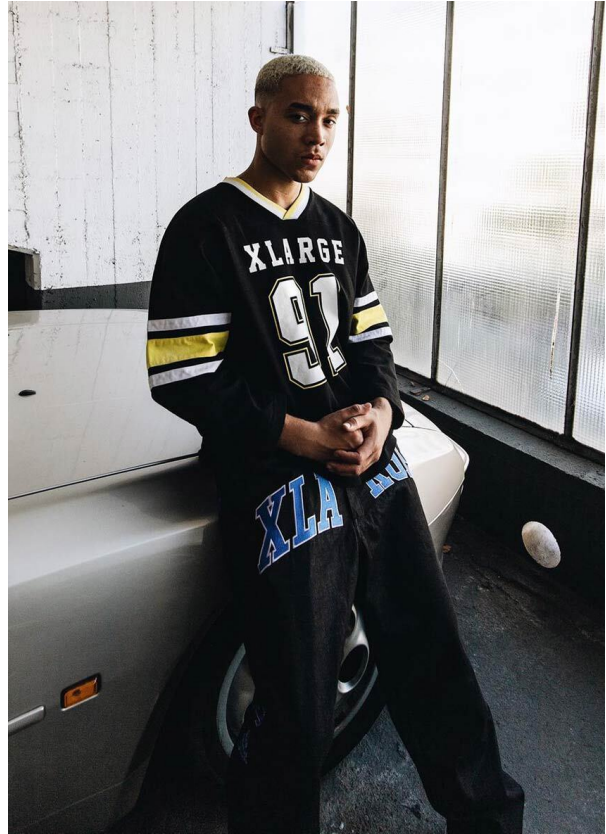

SCOUT

MODEL • AGENCY

MALCOLM F. COMMERCIAL

HEIGHT 184 cm BUST/WAIST 94/73 cm SIZE 50/52 EYES hazel HAIR blonde SHOES 43 LOCATION Hamburg DE

SCOUT

MODEL • AGENCY

MALCOLM F. COMMERCIAL

HEIGHT 184 cm BUST/WAIST 94/73 cm SIZE 50/52 EYES hazel HAIR blonde SHOES 43 LOCATION Hamburg DE

SCOUT

MODEL • AGENCY

MALCOLM F. COMMERCIAL

HEIGHT 184 cm BUST/WAIST 94/73 cm SIZE 50/52 EYES hazel HAIR blonde SHOES 43 LOCATION Hamburg DE

SCOUT

MODEL ● AGENCY

MALCOLM F. COMMERCIAL

HEIGHT 184 cm BUST/WAIST 94/73 cm SIZE 50/52 EYES hazel HAIR blonde SHOES 43 LOCATION Hamburg DE