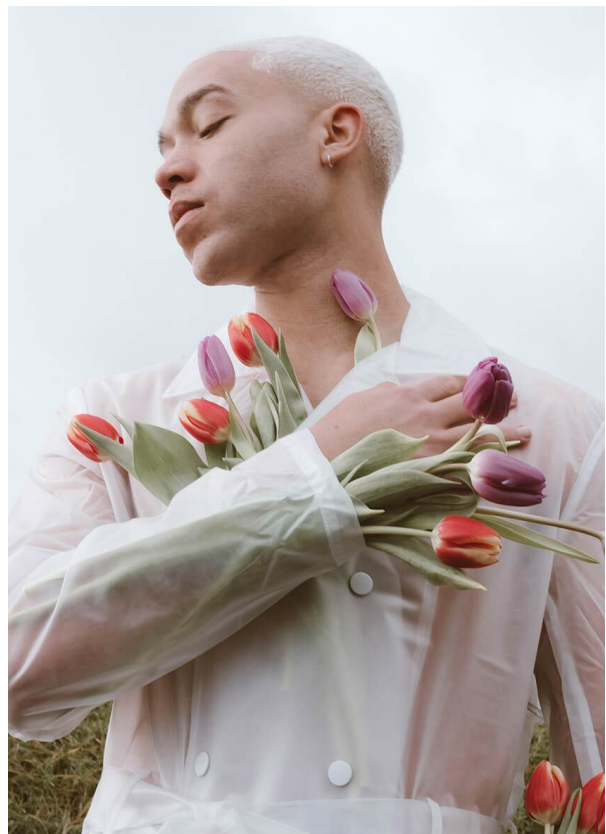

SCOUT

MODEL • AGENCY

MALCOLM F. COMMERCIAL

HEIGHT 184 cm BUST/WAIST 94/73 cm SIZE 50/52 EYES hazel HAIR blonde SHOES 43 LOCATION Hamburg DE

SCOUT

MODEL • AGENCY

MALCOLM F. COMMERCIAL

HEIGHT 184 cm BUST/WAIST 94/73 cm SIZE 50/52 EYES hazel HAIR blonde SHOES 43 LOCATION Hamburg DE