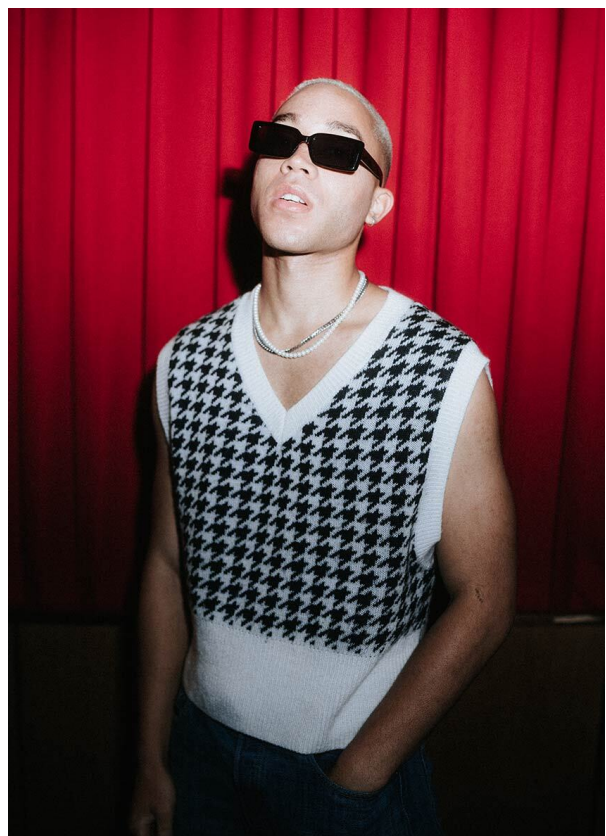

SCOUT

MODEL • AGENCY

MALCOLM F. COMMERCIAL

HEIGHT 184 cm BUST/WAIST 94/73 cm SIZE 50/52 EYES hazel HAIR blonde SHOES 43 LOCATION Hamburg DE

SCOUT

MODEL • AGENCY

MALCOLM F. COMMERCIAL

HEIGHT 184 cm BUST/WAIST 94/73 cm SIZE 50/52 EYES hazel HAIR blonde SHOES 43 LOCATION Hamburg DE