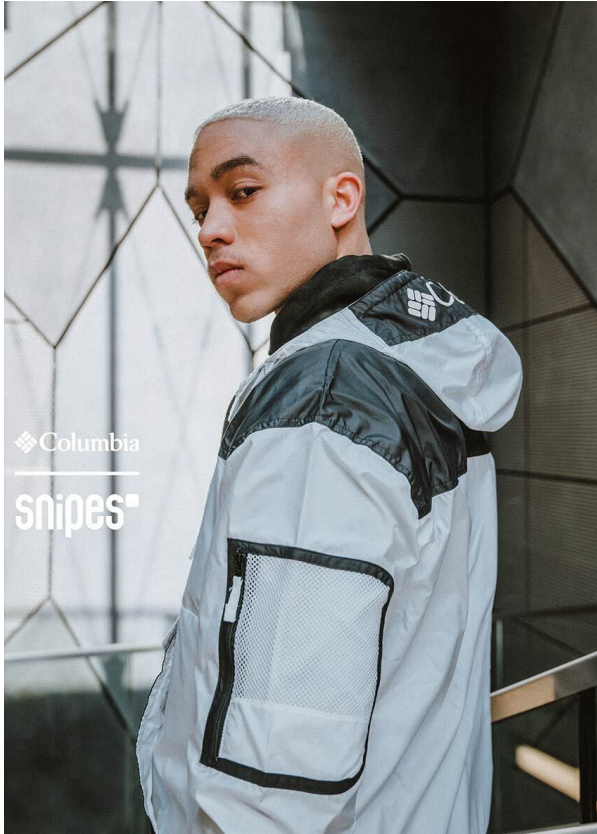

SCOUT

MODEL • AGENCY

MALCOLM F. COMMERCIAL

HEIGHT 184 cm BUST/WAIST 94/73 cm SIZE 50/52 EYES hazel HAIR blonde SHOES 43 LOCATION Hamburg DE

SCOUT

MODEL • AGENCY

MALCOLM F. COMMERCIAL

HEIGHT 184 cm BUST/WAIST 94/73 cm SIZE 50/52 EYES hazel HAIR blonde SHOES 43 LOCATION Hamburg DE