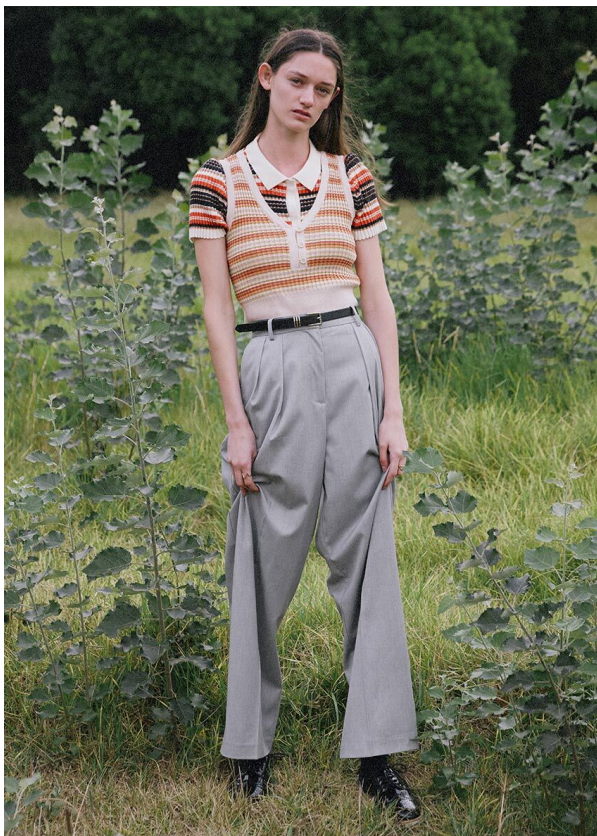

SCOUT

MODEL • AGENCY

MACS M. MAIN

HEIGHT 177 cm BUST/WAIST/HIPS 81/60/87 cm EYES green HAIR brown SHOES 40 LOCATION Cape Town SA

SCOUT

MODEL • AGENCY

MACS M. MAIN

HEIGHT 177 cm BUST/WAIST/HIPS 81/60/87 cm EYES green HAIR brown SHOES 40 LOCATION Cape Town SA