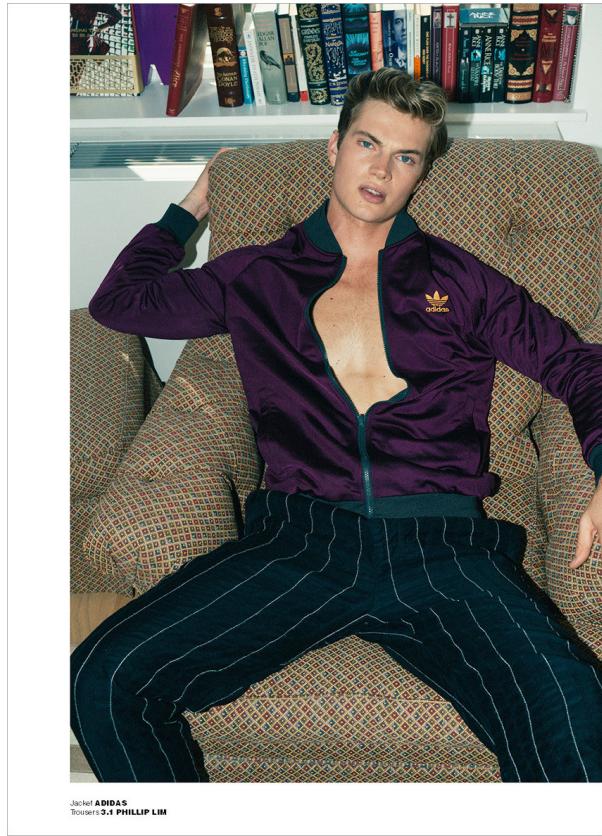

SCOUT

MODEL • AGENCY

LUKE V. COMMERCIAL

HEIGHT 187 cm BUST/WAIST/HIPS 95/72/94 cm SIZE 48 EYES blue HAIR blonde SHOES 44.5 LOCATION Cape Town SA

SCOUT

LUKE V. COMMERCIAL

MODEL • AGENCY

HEIGHT 187 cm BUST/WAIST/HIPS 95/72/94 cm SIZE 48 EYES blue HAIR blonde SHOES 44.5 LOCATION Cape Town SA

SCOUT

LUKE V. COMMERCIAL

MODEL • AGENCY

HEIGHT 187 cm BUST/WAIST/HIPS 95/72/94 cm SIZE 48 EYES blue HAIR blonde SHOES 44.5 LOCATION Cape Town SA

SCOUT

MODEL • AGENCY

LUKE V. COMMERCIAL

HEIGHT 187 cm BUST/WAIST/HIPS 95/72/94 cm SIZE 48 EYES blue HAIR blonde SHOES 44.5 LOCATION Cape Town SA

SCOUT

MODEL • AGENCY

LUKE V. COMMERCIAL

HEIGHT 187 cm BUST/WAIST/HIPS 95/72/94 cm SIZE 48 EYES blue HAIR blonde SHOES 44.5 LOCATION Cape Town SA

SCOUT

LUKE V. COMMERCIAL

MODEL ● AGENCY

HEIGHT 187 cm BUST/WAIST/HIPS 95/72/94 cm SIZE 48 EYES blue HAIR blonde SHOES 44.5 LOCATION Cape Town SA

SCOUT

MODEL • AGENCY

LUKE V. COMMERCIAL

HEIGHT 187 cm BUST/WAIST/HIPS 95/72/94 cm SIZE 48 EYES blue HAIR blonde SHOES 44.5 LOCATION Cape Town SA

SCOUT

MODEL • AGENCY

LUKE V. COMMERCIAL

HEIGHT 187 cm BUST/WAIST/HIPS 95/72/94 cm SIZE 48 EYES blue HAIR blonde SHOES 44.5 LOCATION Cape Town SA