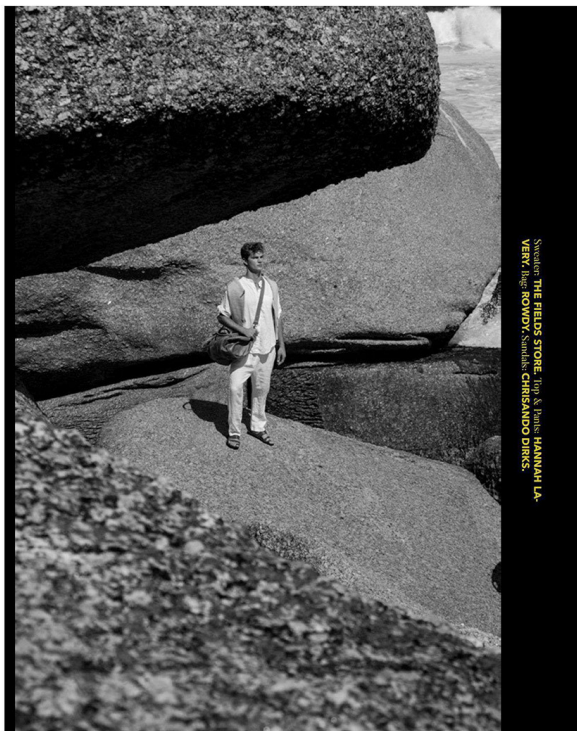

SCOUT

MODEL • AGENCY

LUKE V. COMMERCIAL

HEIGHT 187 cm BUST/WAIST/HIPS 95/72/94 cm SIZE 48 EYES blue HAIR blonde SHOES 44.5 LOCATION Cape Town SA

SCOUT

MODEL • AGENCY

LUKE V. COMMERCIAL

HEIGHT 187 cm BUST/WAIST/HIPS 95/72/94 cm SIZE 48 EYES blue HAIR blonde SHOES 44.5 LOCATION Cape Town SA