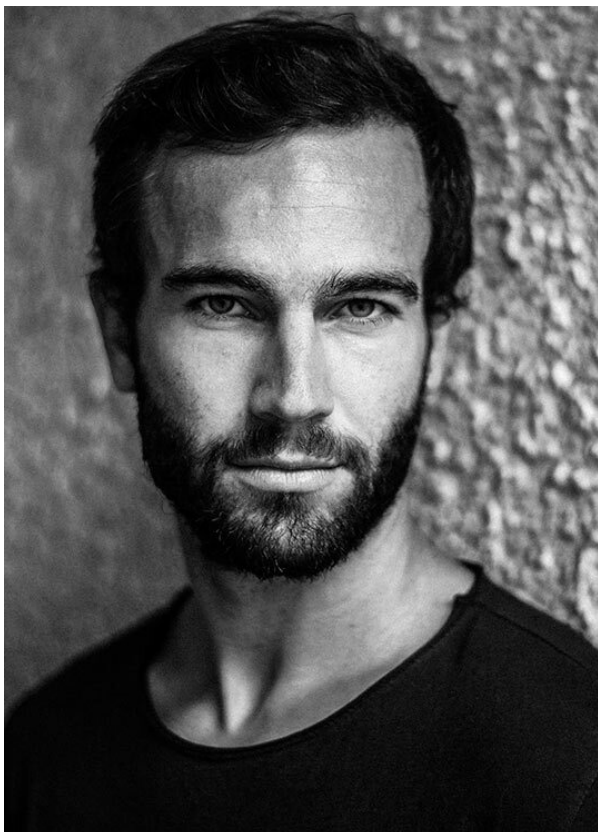

SCOUT

MODEL • AGENCY

LUKAS O. 40 PLUS

HEIGHT 185 cm BUST/WAIST/HIPS 103/81/98 cm EYES green brown HAIR dark brown SHOES 42 LOCATION München DE

SCOUT

MODEL • AGENCY

LUKAS O. 40 PLUS

HEIGHT 185 cm BUST/WAIST/HIPS 103/81/98 cm EYES green brown HAIR dark brown SHOES 42 LOCATION München DE