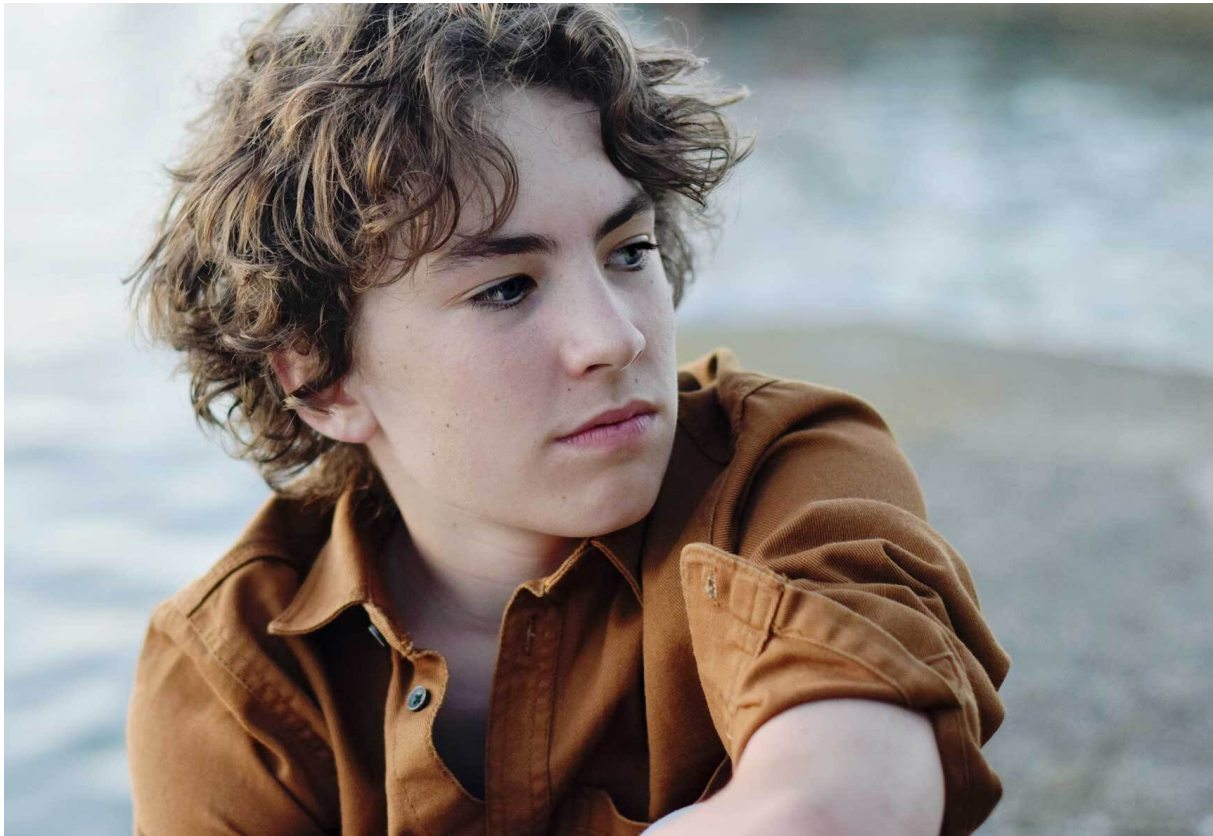

SCOUT

MODEL ● AGENCY

LUI H. TEENS

HEIGHT 174 cm BUST/WAIST/HIPS 73/77/80 cm EYES blue HAIR brown SHOES 41 LOCATION St Gallen CH

SCOUT

MODEL ● AGENCY

LUI H. TEENS

HEIGHT 174 cm BUST/WAIST/HIPS 73/77/80 cm EYES blue HAIR brown SHOES 41 LOCATION St Gallen CH

SCOUT

MODEL ● AGENCY

LUI H. TEENS

HEIGHT 174 cm BUST/WAIST/HIPS 73/77/80 cm EYES blue HAIR brown SHOES 41 LOCATION St Gallen CH

SCOUT

LUI H. TEENS

MODEL ● AGENCY

HEIGHT 174 cm BUST/WAIST/HIPS 73/77/80 cm EYES blue HAIR brown SHOES 41 LOCATION St Gallen CH

SCOUT

MODEL ● AGENCY

LUI H. TEENS

HEIGHT 174 cm BUST/WAIST/HIPS 73/77/80 cm EYES blue HAIR brown SHOES 41 LOCATION St Gallen CH