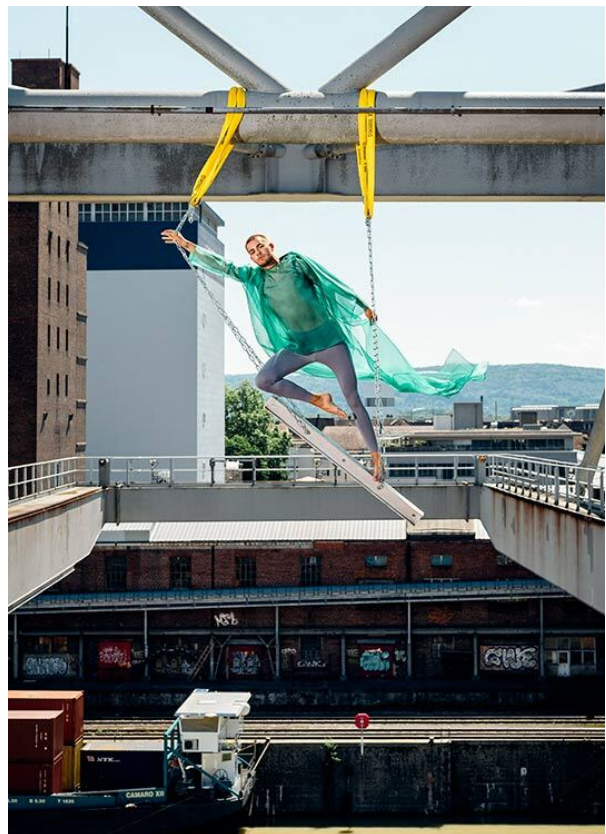

SCOUT

MODEL • AGENCY

LUCA ME. DEVELOPMENT

HEIGHT 184 cm BUST/WAIST/HIPS 91/73/92 cm EYES green grey HAIR blonde SHOES 41/42 LOCATION Zurich CH