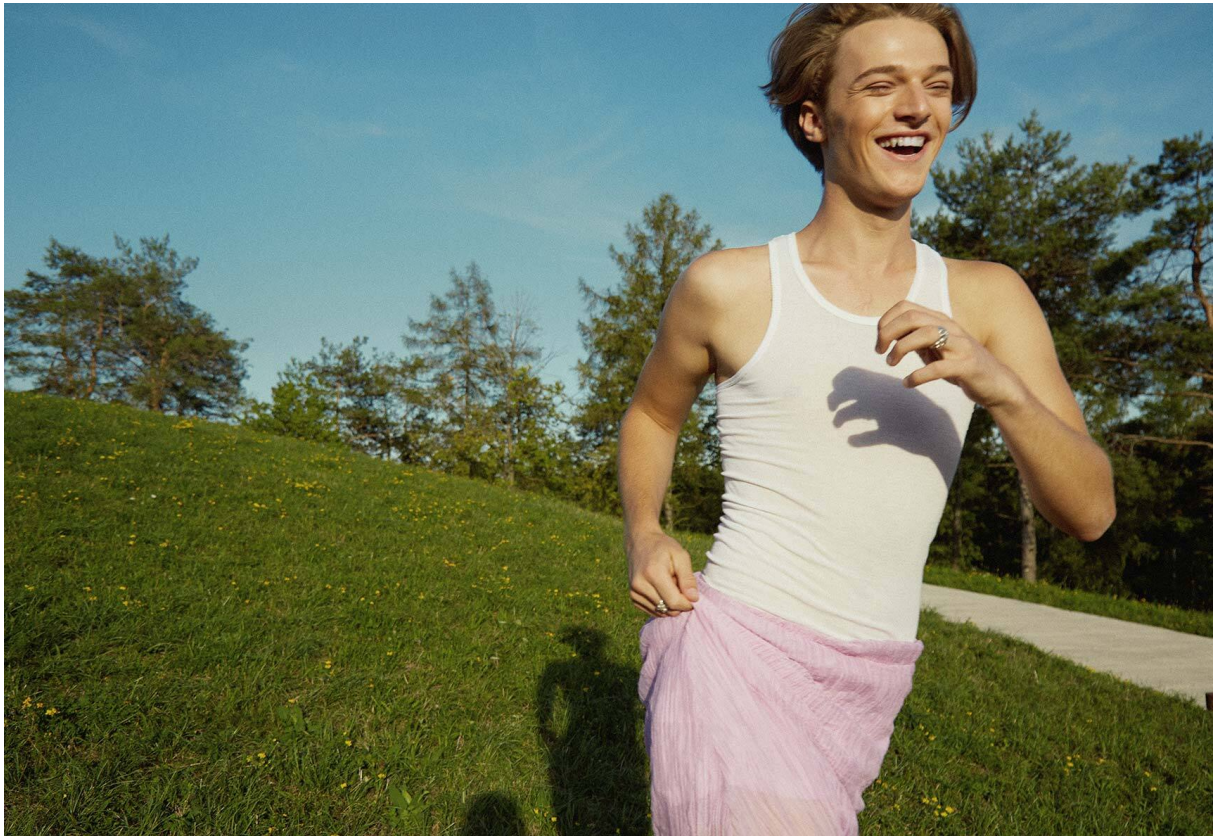

# SCOUT

MODEL • AGENCY

**LUCA M.** IN TOWN

HEIGHT 192 cm BUST/WAIST/HIPS 92/74/100 cm EYES blue HAIR brown SHOES 45 LOCATION Zürich CH

# SCOUT

MODEL • AGENCY

LUCA M. IN TOWN

HEIGHT 192 cm BUST/WAIST/HIPS 92/74/100 cm EYES blue HAIR brown SHOES 45 LOCATION Zürich CH