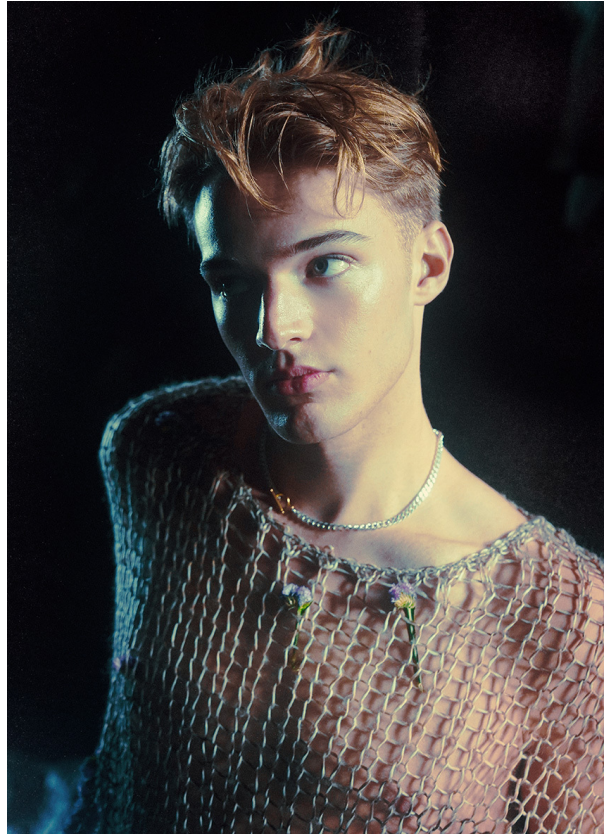

# SCOUT

MODEL • AGENCY

**LUCA M.** IN TOWN

HEIGHT 192 cm BUST/WAIST/HIPS 92/74/100 cm EYES blue HAIR brown SHOES 45 LOCATION Zürich CH

# SCOUT

MODEL • AGENCY

LUCA M. IN TOWN

HEIGHT 192 cm BUST/WAIST/HIPS 92/74/100 cm EYES blue HAIR brown SHOES 45 LOCATION Zürich CH