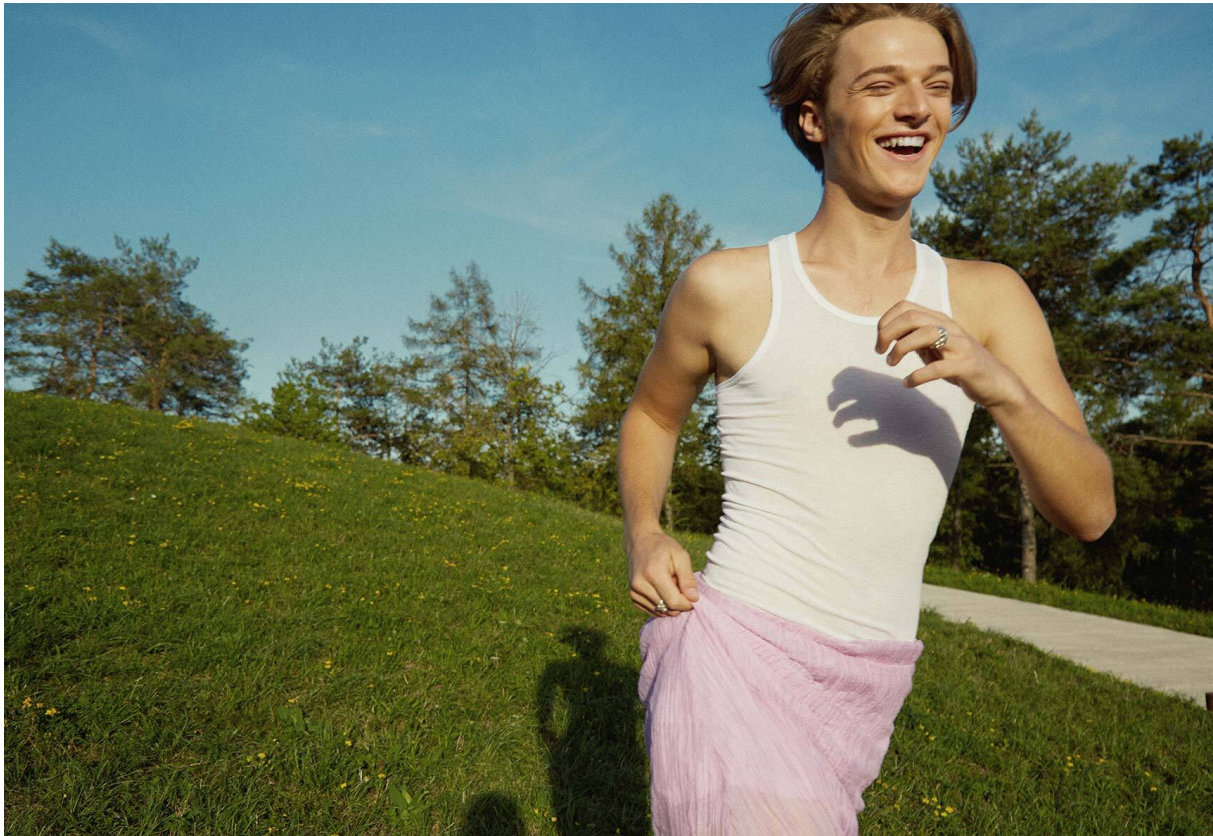

SCOUT

MODEL • AGENCY

LUCA M. IN TOWN

HEIGHT 192 cm BUST/WAIST/HIPS 92/74/100 cm EYES blue HAIR brown SHOES 45 LOCATION Zürich CH

SCOUT

MODEL • AGENCY

LUCA M. IN TOWN

HEIGHT 192 cm BUST/WAIST/HIPS 92/74/100 cm EYES blue HAIR brown SHOES 45 LOCATION Zürich CH

SCOUT

MODEL • AGENCY

LUCA M. IN TOWN

HEIGHT 192 cm BUST/WAIST/HIPS 92/74/100 cm EYES blue HAIR brown SHOES 45 LOCATION Zürich CH