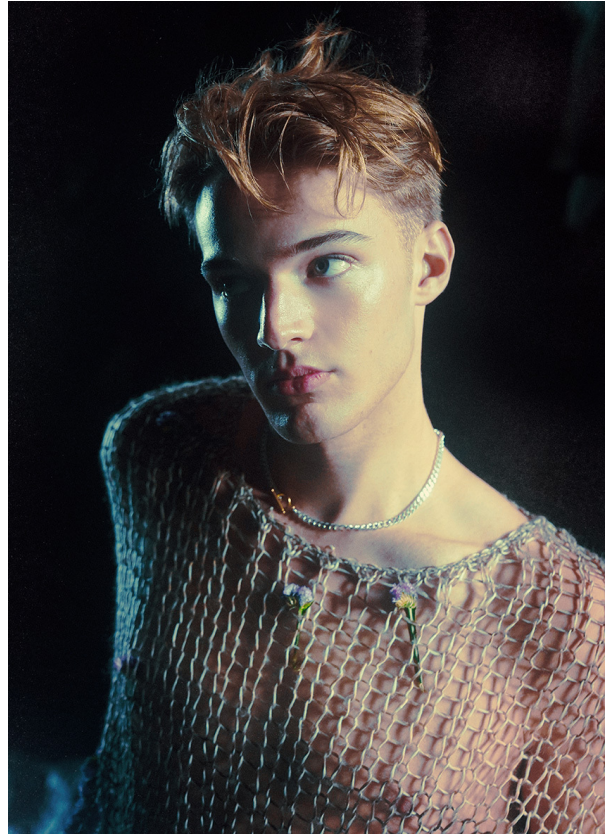

SCOUT

MODEL • AGENCY

LUCA M. IN TOWN

HEIGHT 192 cm BUST/WAIST/HIPS 92/74/100 cm EYES blue HAIR brown SHOES 45 LOCATION Zürich CH

SCOUT

MODEL • AGENCY

LUCA M. IN TOWN

HEIGHT 192 cm BUST/WAIST/HIPS 92/74/100 cm EYES blue HAIR brown SHOES 45 LOCATION Zürich CH

SCOUT

MODEL • AGENCY

LUCA M. IN TOWN

HEIGHT 192 cm BUST/WAIST/HIPS 92/74/100 cm EYES blue HAIR brown SHOES 45 LOCATION Zürich CH