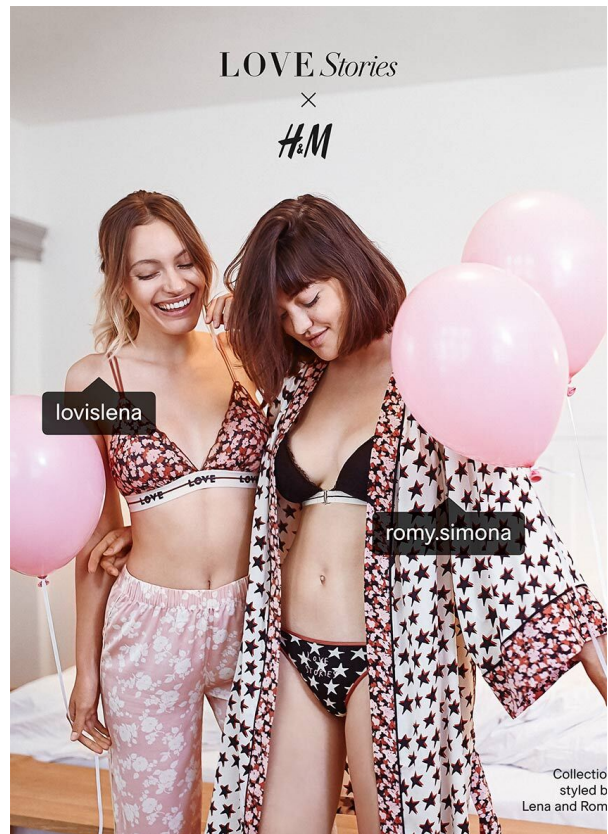

SCOUT

MODEL • AGENCY

LOVIS LENA L. IN TOWN

HEIGHT 170 cm LINGERIE 75B BUST/WAIST/HIPS 81/61/88 cm EYES blue green HAIR blonde SHOES 40 LOCATION St Gallen CH