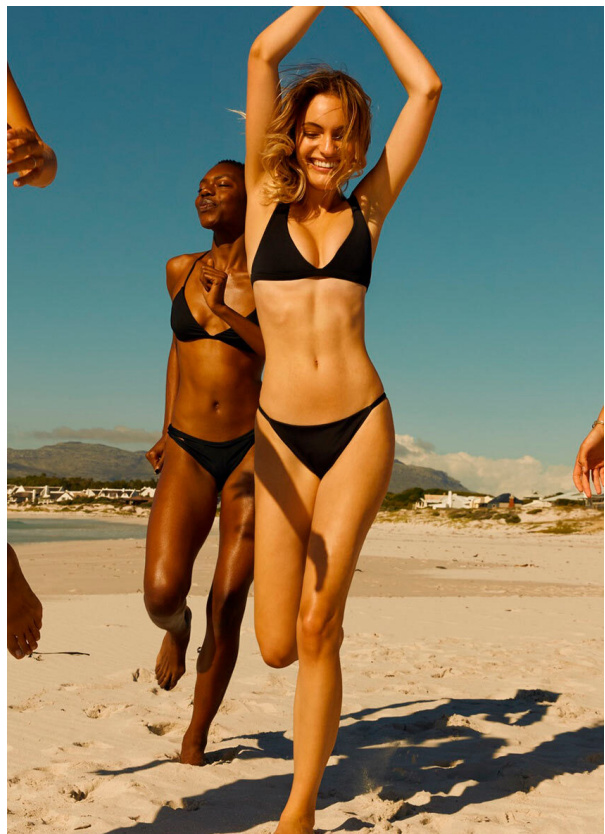

SCOUT

MODEL • AGENCY

LOVIS LENA L. IN TOWN

HEIGHT 170 cm LINGERIE 75B BUST/WAIST/HIPS 81/61/88 cm EYES blue green HAIR blonde SHOES 40 LOCATION St Gallen CH

judith's
FAVORITES