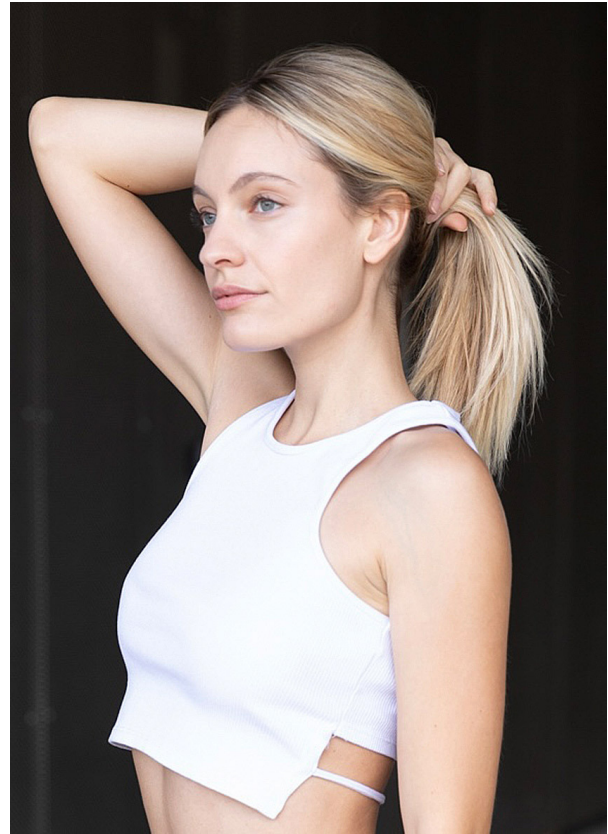

SCOUT

MODEL • AGENCY

LOVIS LENA L. IN TOWN

HEIGHT 170 cm LINGERIE 75B BUST/WAIST/HIPS 81/61/88 cm EYES blue green HAIR blonde SHOES 40 LOCATION St Gallen CH

SCOUT

MODEL • AGENCY

LOVIS LENA L. IN TOWN

HEIGHT 170 cm LINGERIE 75B BUST/WAIST/HIPS 81/61/88 cm EYES blue green HAIR blonde SHOES 40 LOCATION St Gallen CH