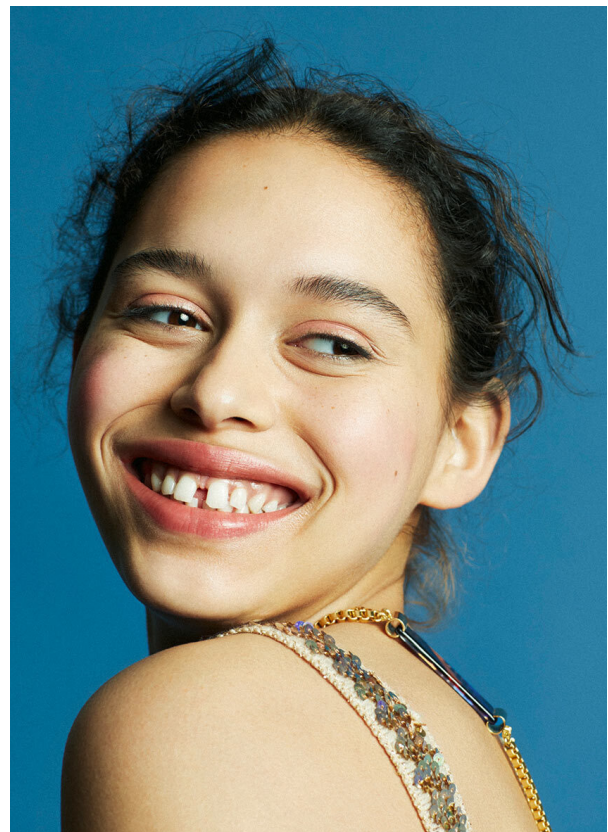

SCOUT

MODEL • AGENCY

LOUISA K. +SIZE

HEIGHT 170 cm LINGERIE 75F BUST/WAIST/HIPS 92/68/98 cm SIZE 38 / Jeans 29/32 EYES brown HAIR brown SHOES 39 LOCATION OUT

SCOUT

MODEL • AGENCY

LOUISA K. +SIZE

HEIGHT 170 cm LINGERIE 75F BUST/WAIST/HIPS 92/68/98 cm SIZE 38 / Jeans 29/32 EYES brown HAIR brown SHOES 39 LOCATION OUT