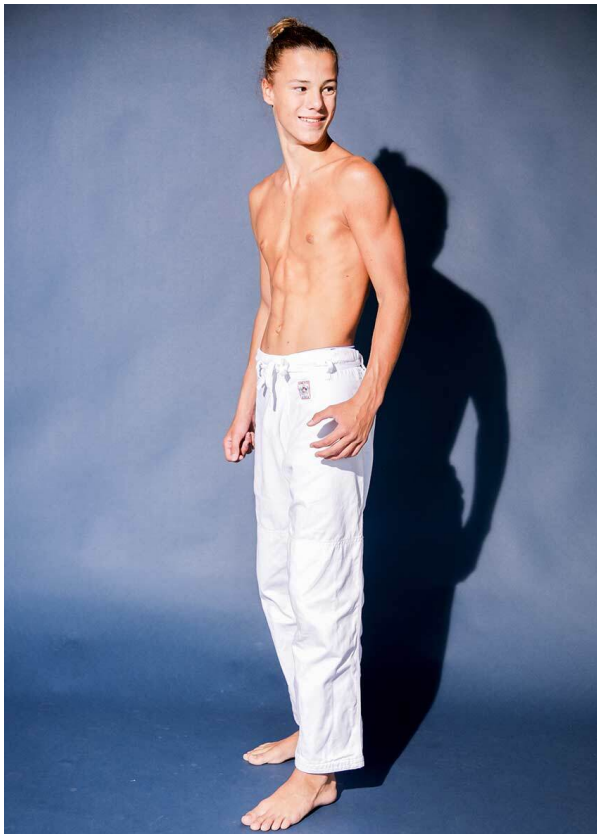

# SCOUT

LOUIS G. TEENS

MODEL ● AGENCY

HEIGHT 180 cm BUST/WAIST/HIPS 85/68/94 cm EYES brown HAIR light brown SHOES 43.5 LOCATION Bern CH

# SCOUT

MODEL ● AGENCY

**LOUIS G.** TEENS

HEIGHT 180 cm BUST/WAIST/HIPS 85/68/94 cm EYES brown HAIR light brown SHOES 43.5 LOCATION Bern CH