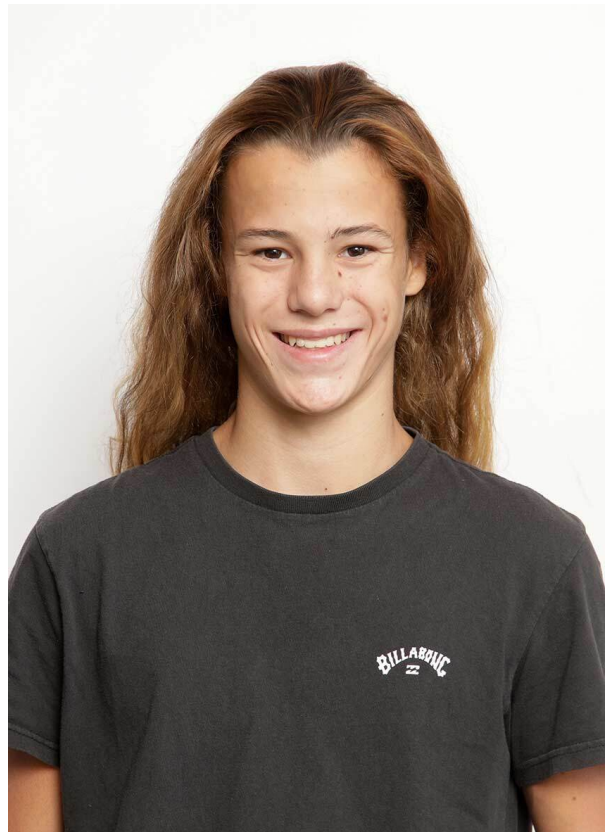

SCOUT

MODEL ● AGENCY

LOUIS G. TEENS

HEIGHT 180 cm BUST/WAIST/HIPS 85/68/94 cm EYES brown HAIR light brown SHOES 43.5 LOCATION Bern CH

SCOUT

MODEL ● AGENCY

LOUIS G. TEENS

HEIGHT 180 cm BUST/WAIST/HIPS 85/68/94 cm EYES brown HAIR light brown SHOES 43.5 LOCATION Bern CH

SCOUT

MODEL ● AGENCY

LOUIS G. TEENS

HEIGHT 180 cm BUST/WAIST/HIPS 85/68/94 cm EYES brown HAIR light brown SHOES 43.5 LOCATION Bern CH