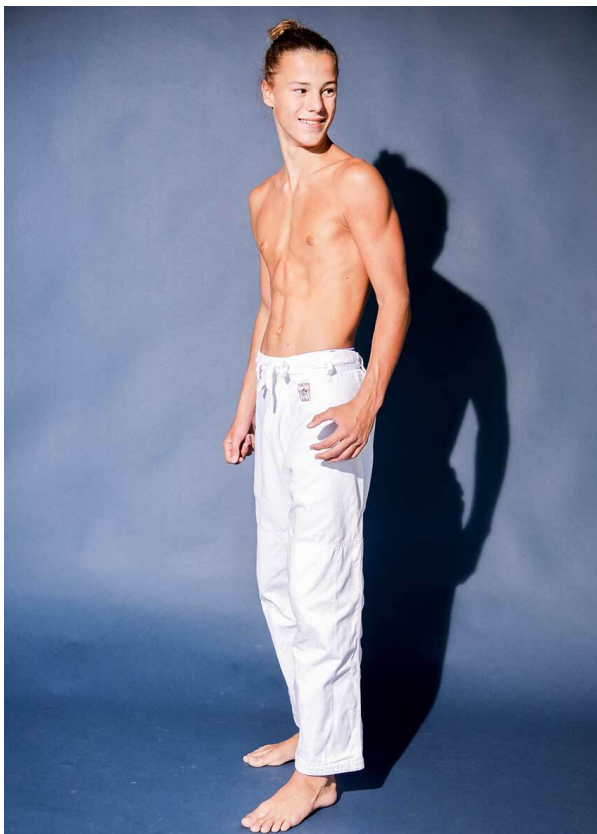

SCOUT

MODEL ● AGENCY

LOUIS G. TEENS

HEIGHT 180 cm BUST/WAIST/HIPS 85/68/94 cm EYES brown HAIR light brown SHOES 43.5 LOCATION Bern CH

SCOUT

MODEL ● AGENCY

LOUIS G. TEENS

HEIGHT 180 cm BUST/WAIST/HIPS 85/68/94 cm EYES brown HAIR light brown SHOES 43.5 LOCATION Bern CH

SCOUT

MODEL ● AGENCY

LOUIS G. TEENS

HEIGHT 180 cm BUST/WAIST/HIPS 85/68/94 cm EYES brown HAIR light brown SHOES 43.5 LOCATION Bern CH