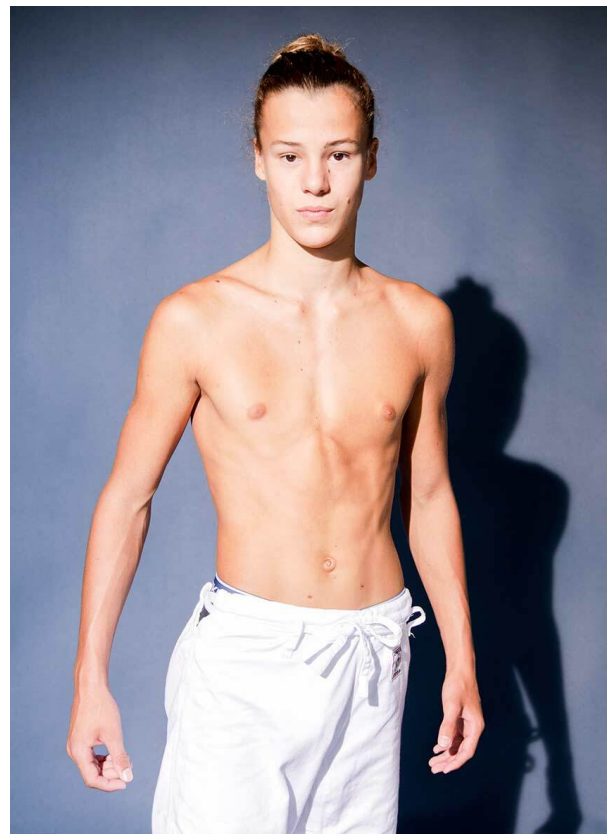

SCOUT

MODEL ● AGENCY

LOUIS G. TEENS

HEIGHT 180 cm BUST/WAIST/HIPS 85/68/94 cm EYES brown HAIR light brown SHOES 43.5 LOCATION Bern CH

SCOUT

MODEL ● AGENCY

LOUIS G. TEENS

HEIGHT 180 cm BUST/WAIST/HIPS 85/68/94 cm EYES brown HAIR light brown SHOES 43.5 LOCATION Bern CH

SCOUT

MODEL ● AGENCY

LOUIS G. TEENS

HEIGHT 180 cm BUST/WAIST/HIPS 85/68/94 cm EYES brown HAIR light brown SHOES 43.5 LOCATION Bern CH