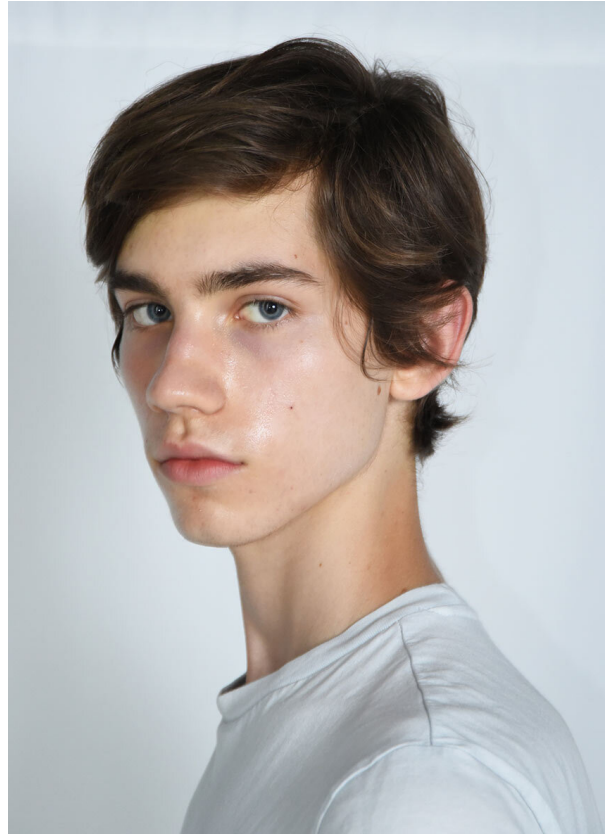

# SCOUT

MODEL • AGENCY

## LORENZO P. DEVELOPMENT

HEIGHT 190 cm BUST/WAIST/HIPS 87/84/92 cm EYES blue HAIR brown SHOES 44 LOCATION Geneva CH