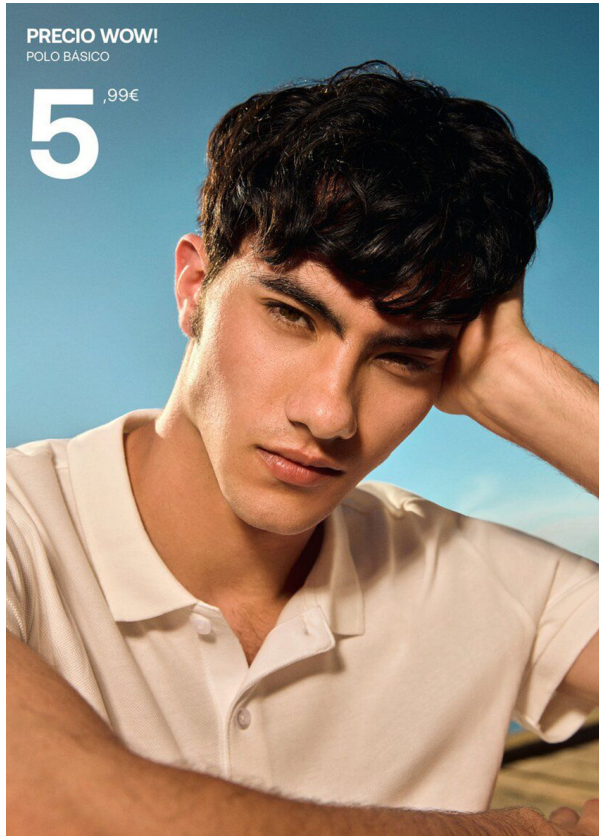

SCOUT

LONAN ANTHONY O. NEW FACES

MODEL • AGENCY

HEIGHT 189 cm BUST/WAIST/HIPS 93/77/94 cm EYES hazel HAIR black SHOES 44 LOCATION Madrid

SCOUT

LONAN ANTHONY O. NEW FACES

MODEL • AGENCY

HEIGHT 189 cm BUST/WAIST/HIPS 93/77/94 cm EYES hazel HAIR black SHOES 44 LOCATION Madrid

SCOUT

LONAN ANTHONY O. NEW FACES

MODEL • AGENCY

HEIGHT 189 cm BUST/WAIST/HIPS 93/77/94 cm EYES hazel HAIR black SHOES 44 LOCATION Madrid