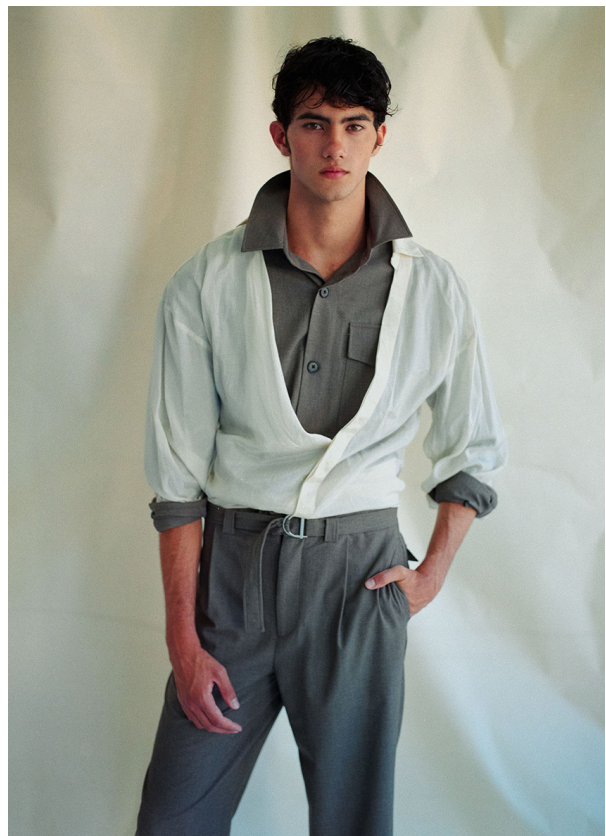

SCOUT

LONAN ANTHONY O. NEW FACES

MODEL • AGENCY

HEIGHT 189 cm BUST/WAIST/HIPS 93/77/94 cm EYES hazel HAIR black SHOES 44 LOCATION Madrid

SCOUT

LONAN ANTHONY O. NEW FACES

MODEL • AGENCY

HEIGHT 189 cm BUST/WAIST/HIPS 93/77/94 cm EYES hazel HAIR black SHOES 44 LOCATION Madrid

SCOUT

LONAN ANTHONY O. NEW FACES

MODEL • AGENCY

HEIGHT 189 cm BUST/WAIST/HIPS 93/77/94 cm EYES hazel HAIR black SHOES 44 LOCATION Madrid