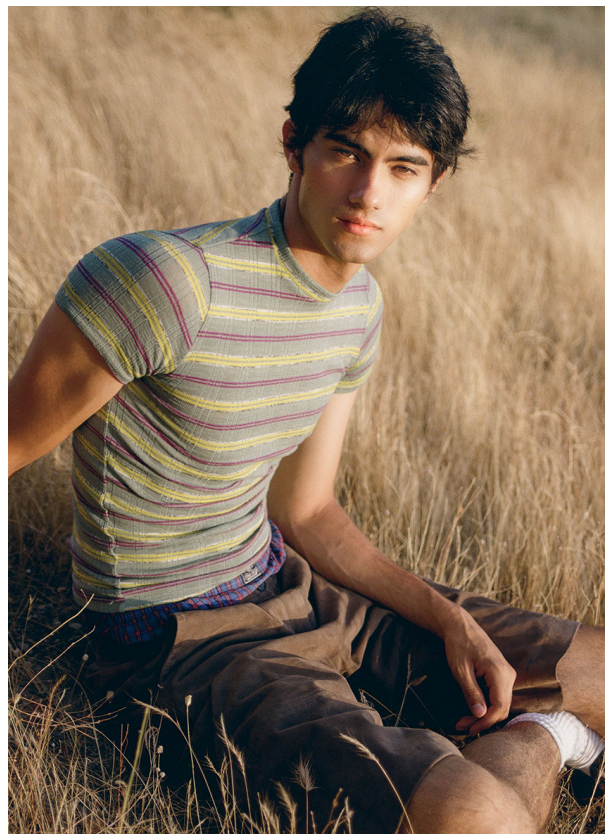

SCOUT

LONAN ANTHONY O. NEW FACES

MODEL • AGENCY

HEIGHT 189 cm BUST/WAIST/HIPS 93/77/94 cm EYES hazel HAIR black SHOES 44 LOCATION Madrid

SCOUT

LONAN ANTHONY O. NEW FACES

MODEL • AGENCY

HEIGHT 189 cm BUST/WAIST/HIPS 93/77/94 cm EYES hazel HAIR black SHOES 44 LOCATION Madrid

SCOUT

LONAN ANTHONY O. NEW FACES

MODEL • AGENCY

HEIGHT 189 cm BUST/WAIST/HIPS 93/77/94 cm EYES hazel HAIR black SHOES 44 LOCATION Madrid