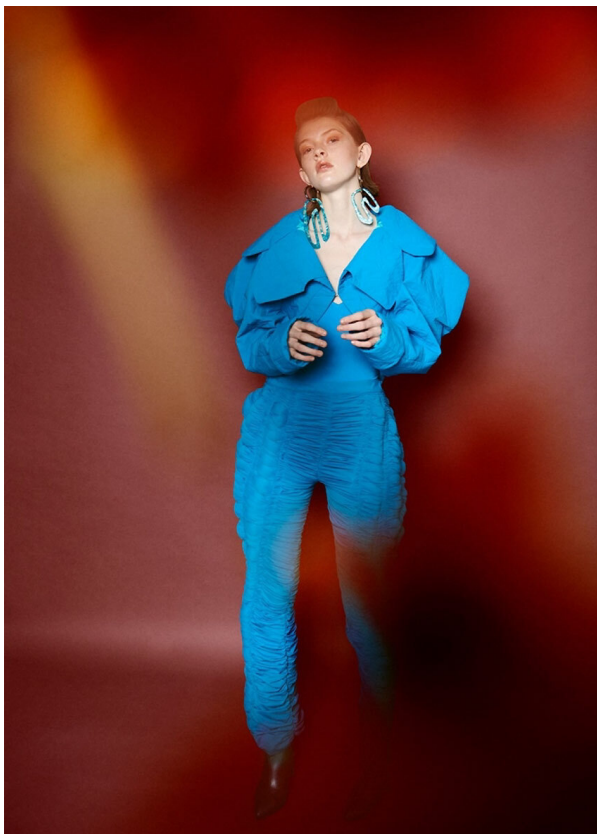

SCOUT

MODEL • AGENCY

LIVIA V. DEVELOPMENT

HEIGHT 182 cm BUST/WAIST/HIPS 83/66/100 cm SIZE 38 EYES green HAIR red SHOES 42 LOCATION Basel CH

SCOUT

MODEL • AGENCY

LIVIA V. DEVELOPMENT

HEIGHT 182 cm BUST/WAIST/HIPS 83/66/100 cm SIZE 38 EYES green HAIR red SHOES 42 LOCATION Basel CH

SCOUT

MODEL • AGENCY

LIVIA V. DEVELOPMENT

HEIGHT 182 cm BUST/WAIST/HIPS 83/66/100 cm SIZE 38 EYES green HAIR red SHOES 42 LOCATION Basel CH