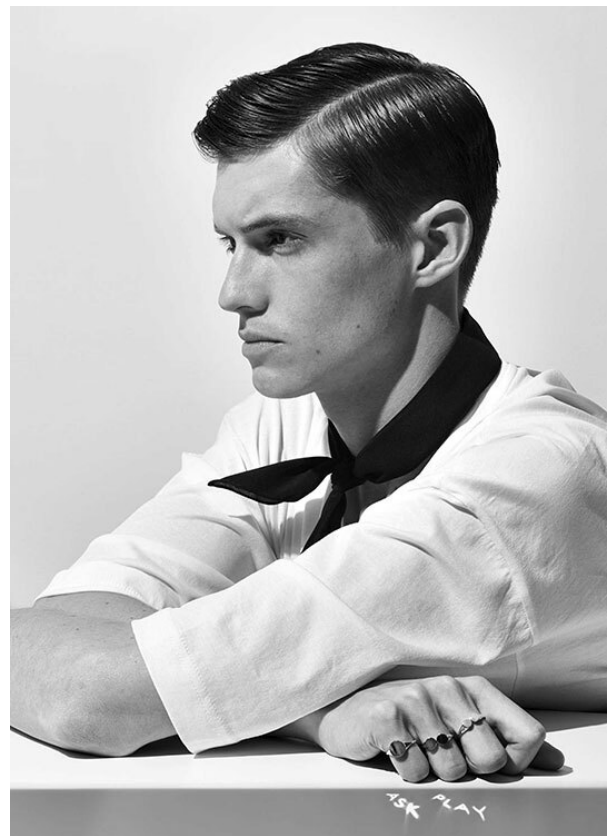

SCOUT

MODEL • AGENCY

LIONEL PE. HANDS

HEIGHT 186 cm BUST/WAIST/HIPS 98/77/95 cm EYES green brown HAIR brown SHOES 45 LOCATION Herrliberg CH

SCOUT

MODEL • AGENCY

LIONEL PE. HANDS

HEIGHT 186 cm BUST/WAIST/HIPS 98/77/95 cm EYES green brown HAIR brown SHOES 45 LOCATION Herrliberg CH

SCOUT

MODEL • AGENCY

LIONEL PE. HANDS

HEIGHT 186 cm BUST/WAIST/HIPS 98/77/95 cm EYES green brown HAIR brown SHOES 45 LOCATION Herrliberg CH