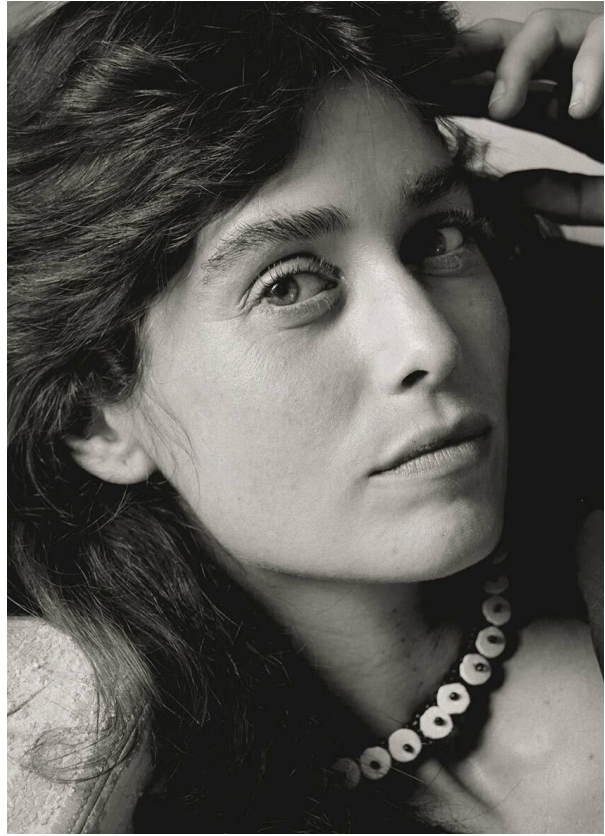

SCOUT

MODEL • AGENCY

LILLY K. 30 PLUS

HEIGHT 175 cm BUST/WAIST/HIPS 76/62/89 cm EYES blue green HAIR brown SHOES 39 LOCATION OUT

SCOUT

MODEL • AGENCY

LILLY K. 30 PLUS

HEIGHT 175 cm BUST/WAIST/HIPS 76/62/89 cm EYES blue green HAIR brown SHOES 39 LOCATION OUT