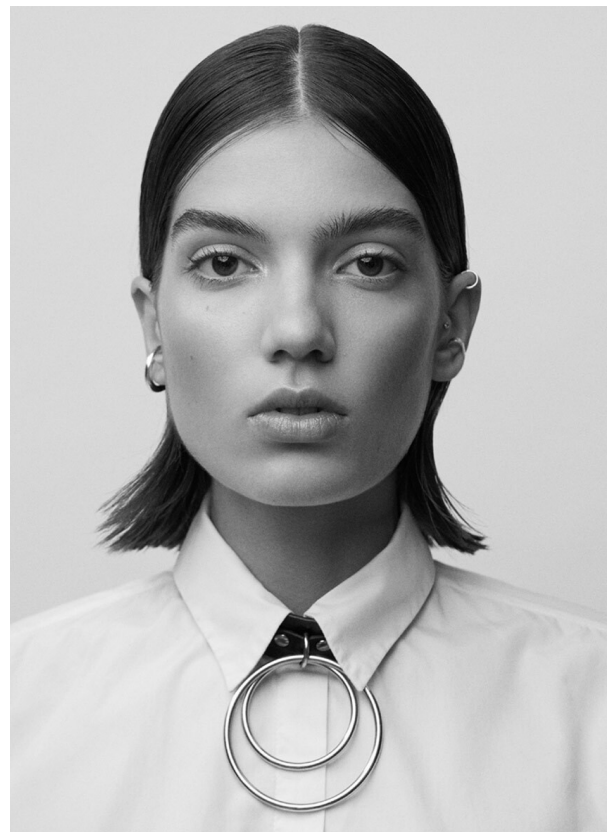

SCOUT

MODEL • AGENCY

LIDA F. MAIN

HEIGHT 182 cm BUST/WAIST/HIPS 84/65/91 cm EYES brown HAIR brown SHOES 40 LOCATION Zürich CH

SCOUT

MODEL • AGENCY

LIDA F. MAIN

HEIGHT 182 cm BUST/WAIST/HIPS 84/65/91 cm EYES brown HAIR brown SHOES 40 LOCATION Zürich CH

LIDA F. MAIN

HEIGHT 182 cm BUST/WAIST/HIPS 84/65/91 cm EYES brown HAIR brown SHOES 40 LOCATION Zürich CH

SCOUT

MODEL ● AGENCY

LIDA F. MAIN

HEIGHT 182 cm BUST/WAIST/HIPS 84/65/91 cm EYES brown HAIR brown SHOES 40 LOCATION Zürich CH