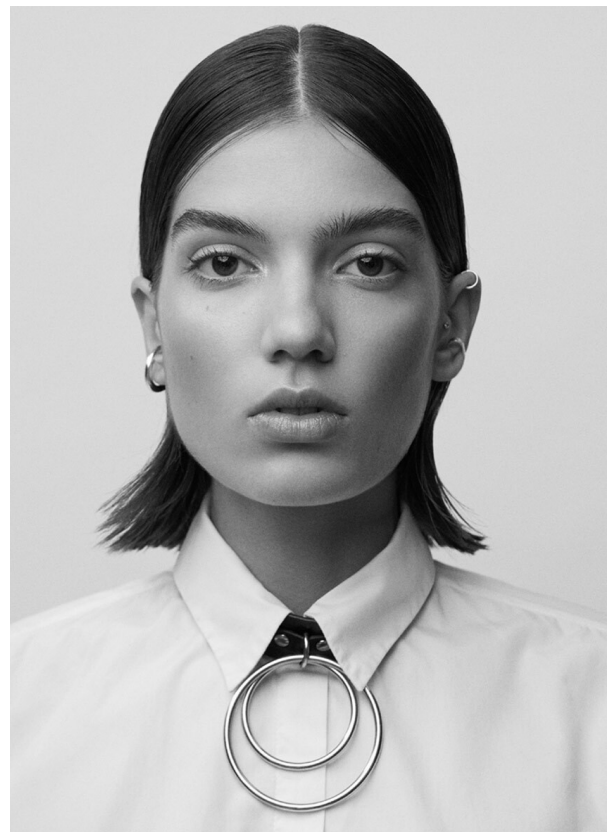

# SCOUT

MODEL • AGENCY

LIDA F. MAIN

HEIGHT 182 cm BUST/WAIST/HIPS 84/65/91 cm EYES brown HAIR brown SHOES 40 LOCATION Zürich CH

# SCOUT

MODEL • AGENCY

LIDA F. MAIN

HEIGHT 182 cm BUST/WAIST/HIPS 84/65/91 cm EYES brown HAIR brown SHOES 40 LOCATION Zürich CH

LIDA F. MAIN

HEIGHT 182 cm BUST/WAIST/HIPS 84/65/91 cm EYES brown HAIR brown SHOES 40 LOCATION Zürich CH