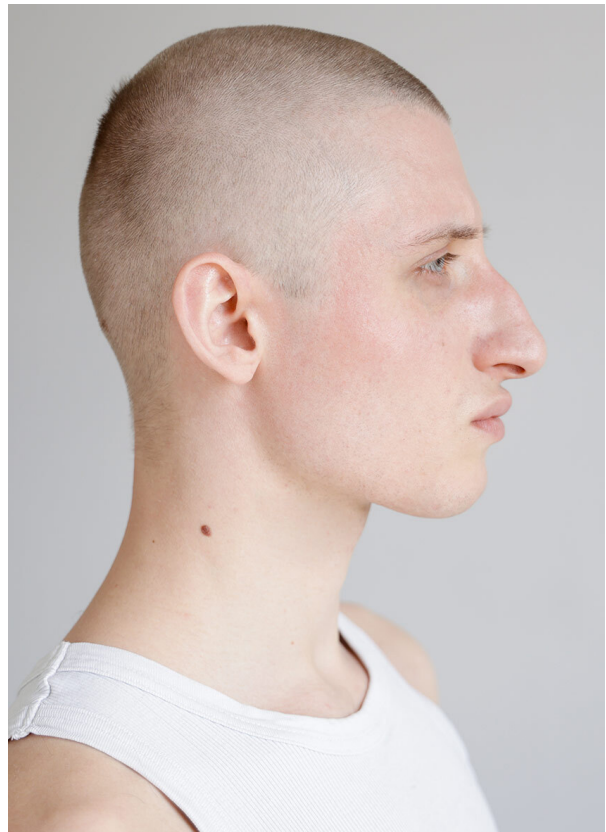

SCOUT

MODEL • AGENCY

LEON N. DEVELOPMENT

HEIGHT 185 cm BUST/WAIST/HIPS 88/73/90 cm JEANS 32/34 EYES blue HAIR blonde SHOES 45 LOCATION Lausanne CH

SCOUT

MODEL • AGENCY

LEON N. DEVELOPMENT

HEIGHT 185 cm BUST/WAIST/HIPS 88/73/90 cm JEANS 32/34 EYES blue HAIR blonde SHOES 45 LOCATION Lausanne CH