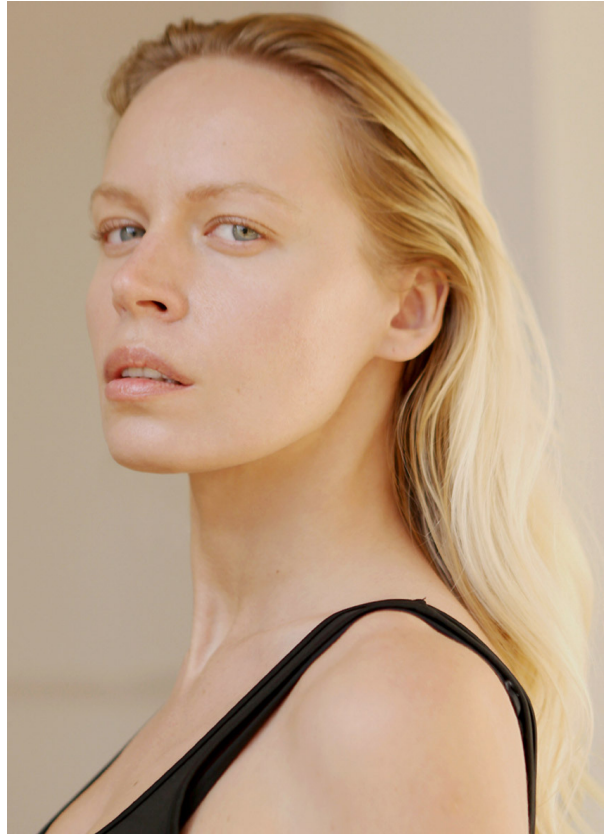

SCOUT

MODEL • AGENCY

LENA W. 30 PLUS

HEIGHT 179 cm BUST/WAIST/HIPS 85/60/89 cm EYES blue HAIR blonde SHOES 39 LOCATION London GB

SCOUT

MODEL • AGENCY

LENA W. 30 PLUS

HEIGHT 179 cm BUST/WAIST/HIPS 85/60/89 cm EYES blue HAIR blonde SHOES 39 LOCATION London GB