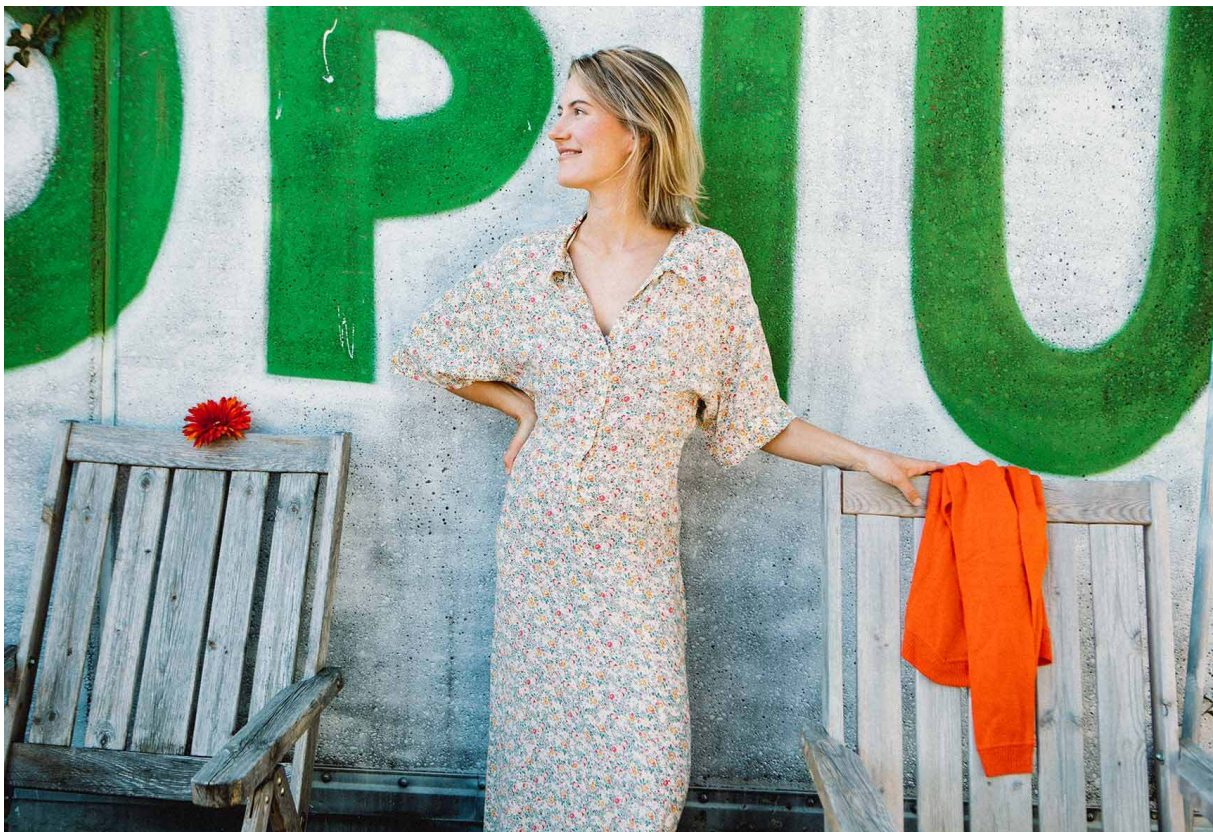

SCOUT

MODEL ● AGENCY

LENA G. 30 PLUS

HEIGHT 165 cm BUST/WAIST/HIPS 81/61/89 cm EYES green HAIR dark blonde SHOES 38/39 LOCATION /out til end of June

SCOUT

MODEL ● AGENCY

LENA G. 30 PLUS

HEIGHT 165 cm BUST/WAIST/HIPS 81/61/89 cm EYES green HAIR dark blonde SHOES 38/39 LOCATION /out til end of June

SCOUT

MODEL ● AGENCY

LENA G. 30 PLUS

HEIGHT 165 cm BUST/WAIST/HIPS 81/61/89 cm EYES green HAIR dark blonde SHOES 38/39 LOCATION /out til end of June

POLAROIDS

SCOUT

MODEL • AGENCY

LENA G. 30 PLUS

HEIGHT 165 cm BUST/WAIST/HIPS 81/61/89 cm EYES green HAIR dark blonde SHOES 38/39 LOCATION /out til end of June