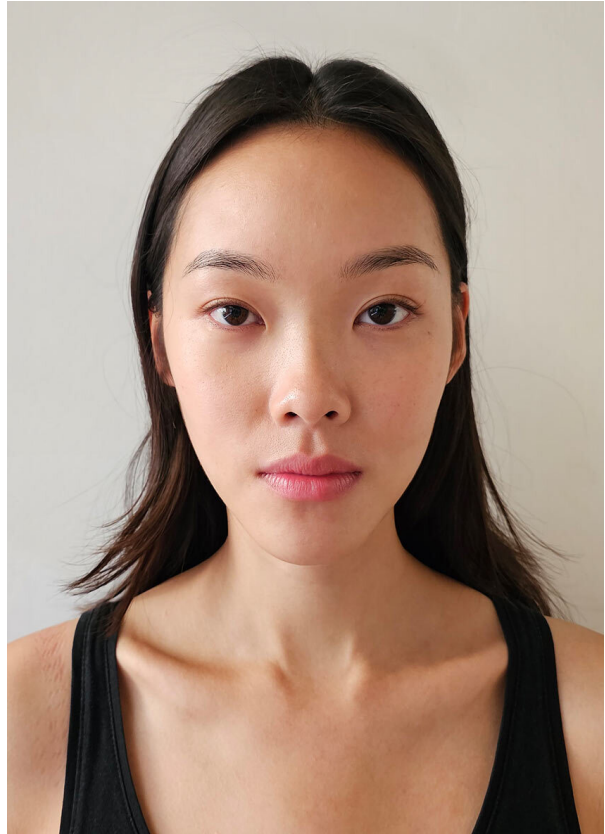

SCOUT

MODEL • AGENCY

LAYLA O. SWISS

HEIGHT 176 cm BUST/WAIST/HIPS 74/60/83 cm EYES dark brown HAIR black SHOES 38 LOCATION Basel CH

SCOUT

MODEL • AGENCY

LAYLA O. SWISS

HEIGHT 176 cm BUST/WAIST/HIPS 74/60/83 cm EYES dark brown HAIR black SHOES 38 LOCATION Basel CH