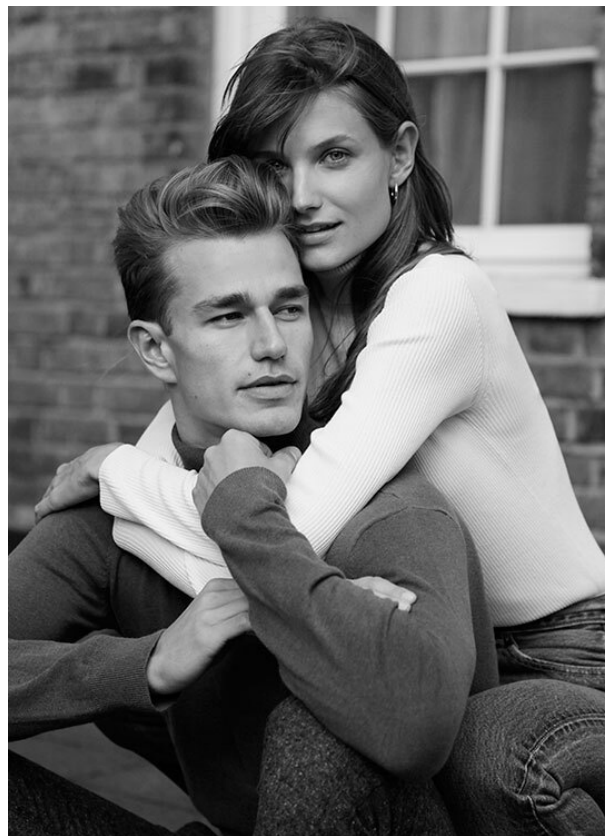

SCOUT

MODEL • AGENCY

LAURIN K. IN TOWN

HEIGHT 187 cm BUST/WAIST/HIPS 99/78/97 cm EYES blue HAIR blonde SHOES 43 LOCATION Zürich CH