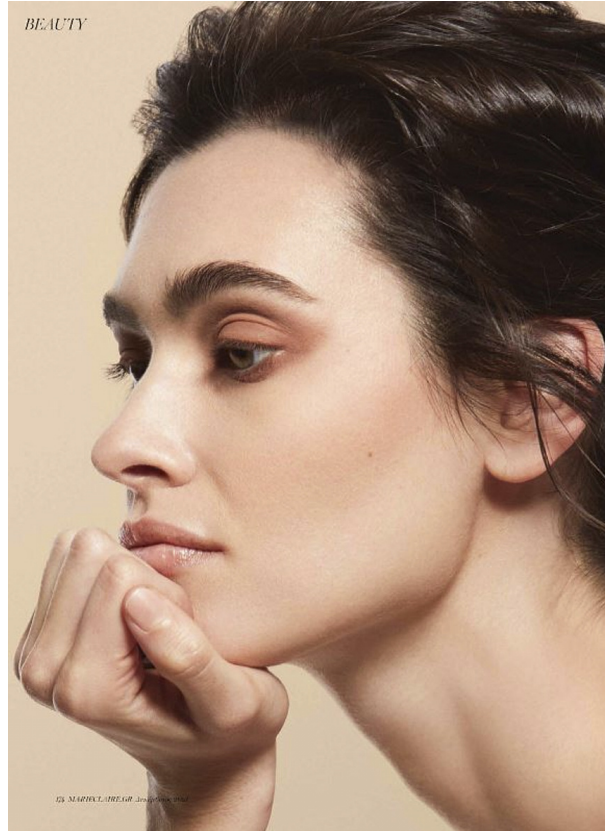

SCOUT

MODEL • AGENCY

LAURA SÁ. 30 PLUS

HEIGHT 174 cm BUST/WAIST/HIPS 82/61/90 cm SIZE 36 EYES blue green HAIR brown SHOES 39 LOCATION Barcelona

SCOUT

MODEL • AGENCY

LAURA SÁ. 30 PLUS

HEIGHT 174 cm BUST/WAIST/HIPS 82/61/90 cm SIZE 36 EYES blue green HAIR brown SHOES 39 LOCATION Barcelona