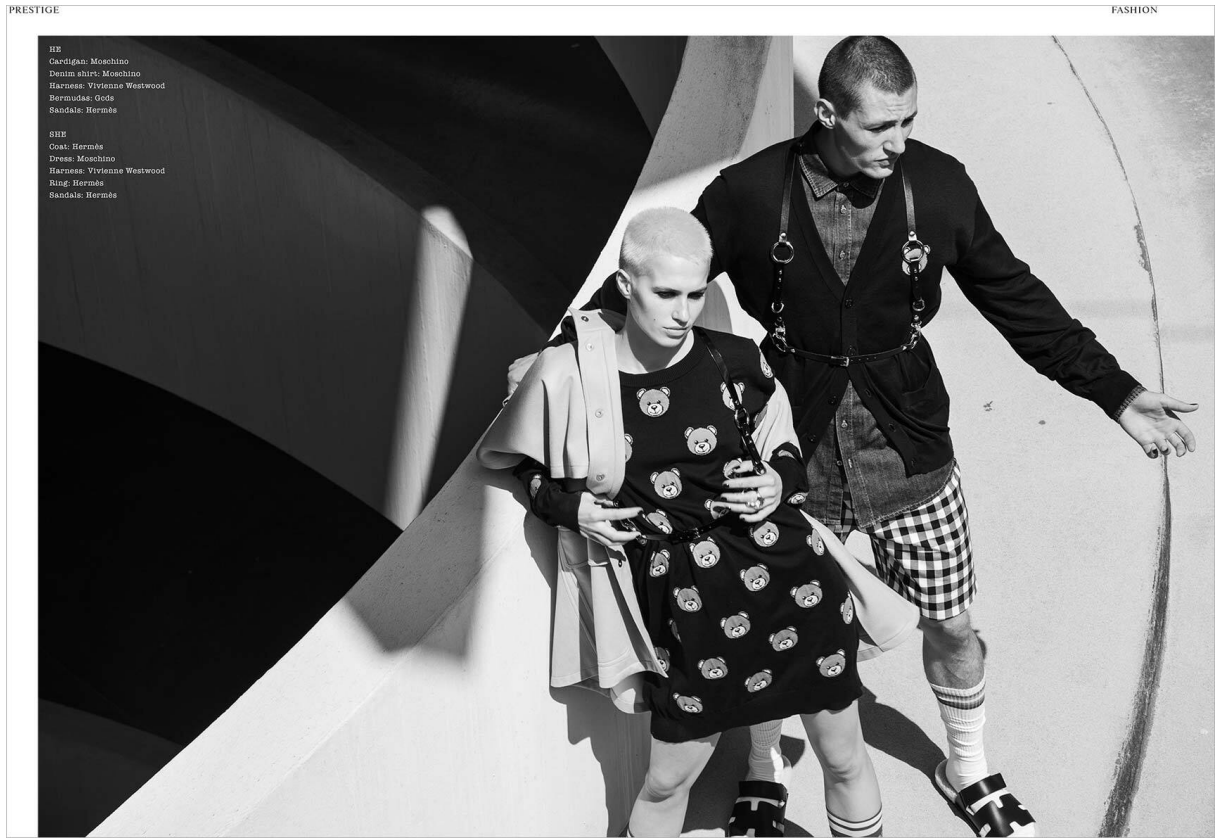

SCOUT

MODEL • AGENCY

LAURA LU. MAIN

HEIGHT 176 cm BUST/WAIST/HIPS 81/62/90 cm EYES blue green HAIR blonde SHOES 40 LOCATION Paris FR