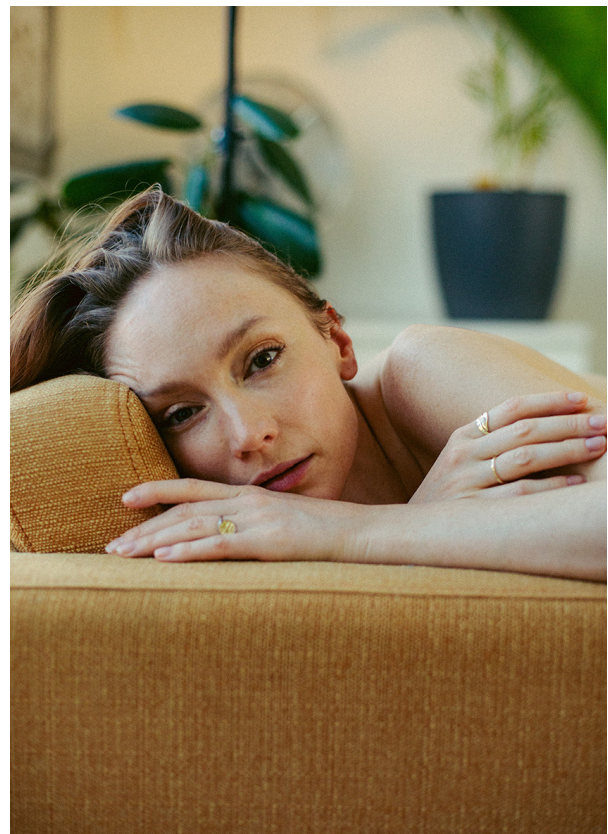

SCOUT

MODEL • AGENCY

LARA P. 30 PLUS

HEIGHT 178 cm BUST/WAIST/HIPS 85/64/91 cm EYES green/brown HAIR red/blonde SHOES 41 LOCATION Basel CH

SCOUT

MODEL ● AGENCY

LARA P. 30 PLUS

HEIGHT 178 cm BUST/WAIST/HIPS 85/64/91 cm EYES green/brown HAIR red/blonde SHOES 41 LOCATION Basel CH

SCOUT

MODEL ● AGENCY

LARA P. 30 PLUS

HEIGHT 178 cm BUST/WAIST/HIPS 85/64/91 cm EYES green/brown HAIR red/blonde SHOES 41 LOCATION Basel CH

SCOUT

MODEL ● AGENCY

LARA P. 30 PLUS

HEIGHT 178 cm BUST/WAIST/HIPS 85/64/91 cm EYES green/brown HAIR red/blonde SHOES 41 LOCATION Basel CH

SCOUT

MODEL • AGENCY

LARA P. 30 PLUS

HEIGHT 178 cm BUST/WAIST/HIPS 85/64/91 cm EYES green/brown HAIR red/blonde SHOES 41 LOCATION Basel CH