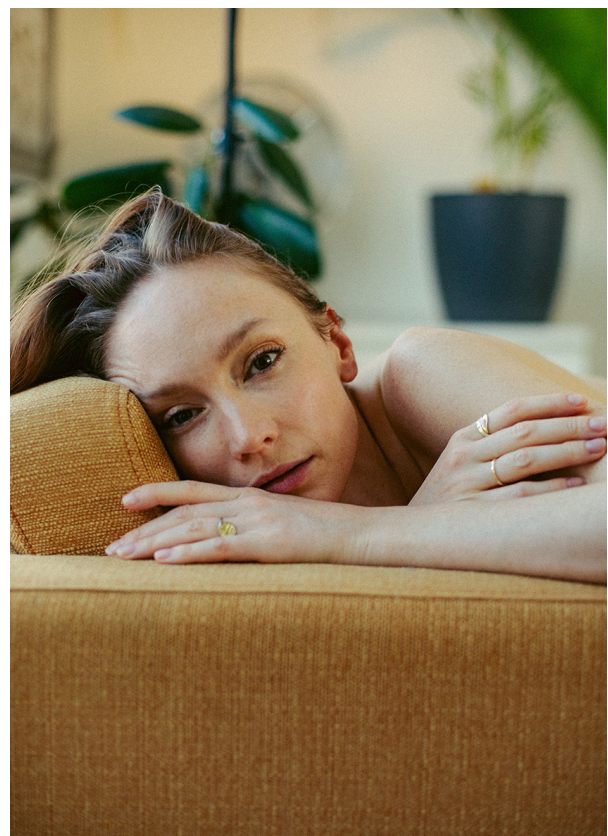

# SCOUT

MODEL • AGENCY

LARA P. 30 PLUS

HEIGHT 178 cm BUST/WAIST/HIPS 85/64/91 cm EYES green/brown HAIR red/blonde SHOES 41 LOCATION Basel

# SCOUT

MODEL • AGENCY

**LARA P.** 30 PLUS

HEIGHT 178 cm BUST/WAIST/HIPS 85/64/91 cm EYES green/brown HAIR red/blonde SHOES 41 LOCATION Basel