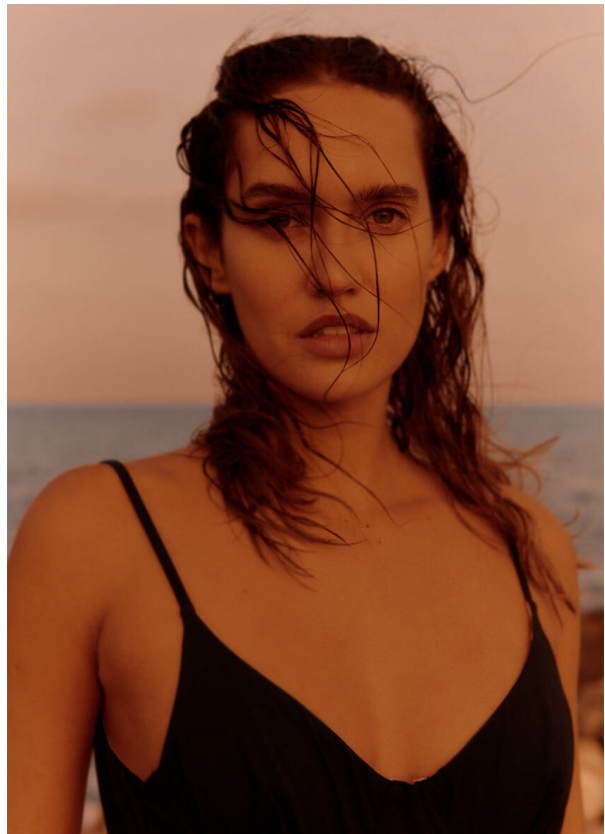

SCOUT

MODEL • AGENCY

LAINARA A. COMMERCIAL

HEIGHT 174 cm BUST/WAIST/HIPS 84/65/94 cm EYES green HAIR light brown SHOES 39 LOCATION Paris FR

SCOUT

MODEL • AGENCY

LAINARA A. COMMERCIAL

HEIGHT 174 cm BUST/WAIST/HIPS 84/65/94 cm EYES green HAIR light brown SHOES 39 LOCATION Paris FR

SCOUT

LAINARA A. COMMERCIAL

MODEL • AGENCY

HEIGHT 174 cm BUST/WAIST/HIPS 84/65/94 cm EYES green HAIR light brown SHOES 39 LOCATION Paris FR