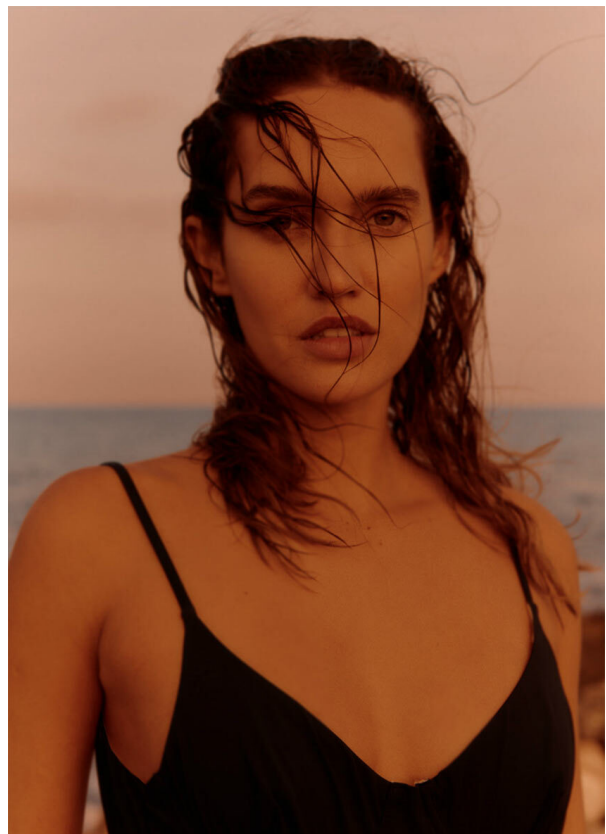

SCOUT

MODEL • AGENCY

LAINARA A. COMMERCIAL

HEIGHT 174 cm BUST/WAIST/HIPS 84/65/94 cm EYES green HAIR light brown SHOES 39 LOCATION Paris FR