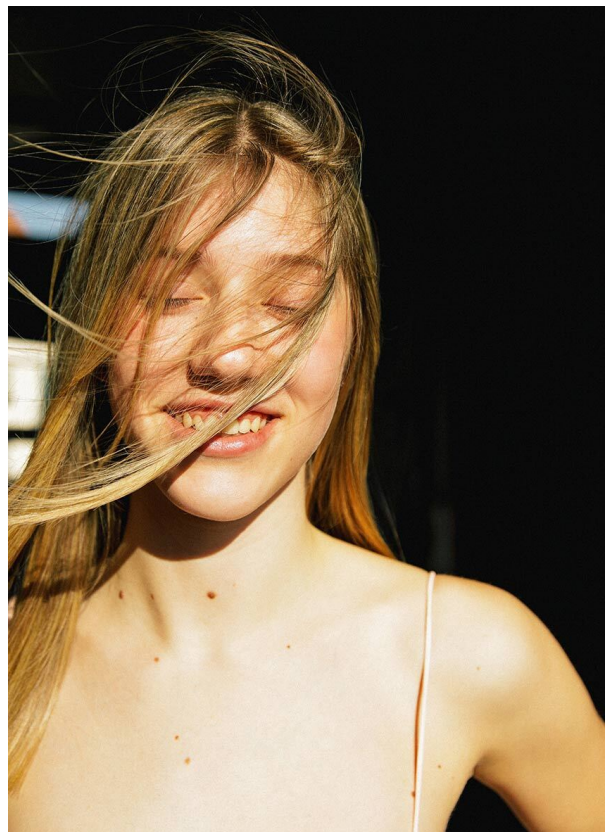

SCOUT

MODEL ● AGENCY

LADINA K. TEENS

HEIGHT 170 cm BUST/WAIST/HIPS 82/60/86 cm SIZE 36 EYES blue HAIR dark blonde SHOES 39/40 LOCATION Zürich CH

SCOUT

MODEL ● AGENCY

LADINA K. TEENS

HEIGHT 170 cm BUST/WAIST/HIPS 82/60/86 cm SIZE 36 EYES blue HAIR dark blonde SHOES 39/40 LOCATION Zürich CH