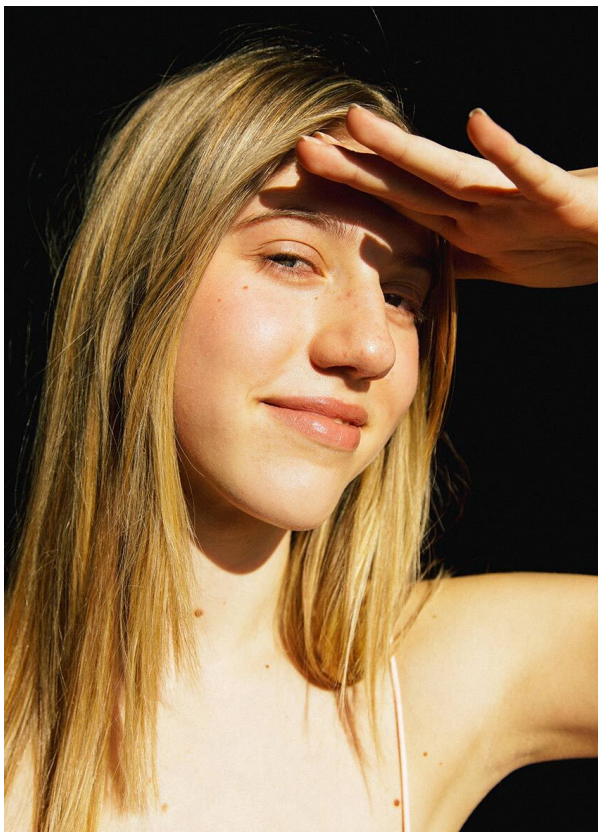

SCOUT

MODEL ● AGENCY

LADINA K. TEENS

HEIGHT 170 cm BUST/WAIST/HIPS 82/60/86 cm SIZE 36 EYES blue HAIR dark blonde SHOES 39/40 LOCATION Zürich CH

SCOUT

MODEL ● AGENCY

LADINA K. TEENS

HEIGHT 170 cm BUST/WAIST/HIPS 82/60/86 cm SIZE 36 EYES blue HAIR dark blonde SHOES 39/40 LOCATION Zürich CH