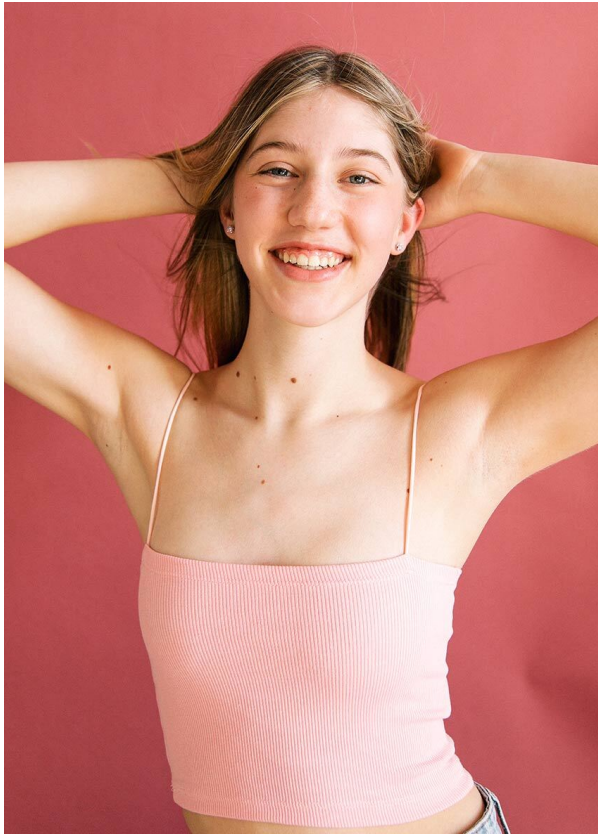

SCOUT

MODEL ● AGENCY

LADINA K. TEENS

HEIGHT 170 cm BUST/WAIST/HIPS 82/60/86 cm SIZE 36 EYES blue HAIR dark blonde SHOES 39/40 LOCATION Zürich CH

SCOUT

MODEL ● AGENCY

LADINA K. TEENS

HEIGHT 170 cm BUST/WAIST/HIPS 82/60/86 cm SIZE 36 EYES blue HAIR dark blonde SHOES 39/40 LOCATION Zürich CH