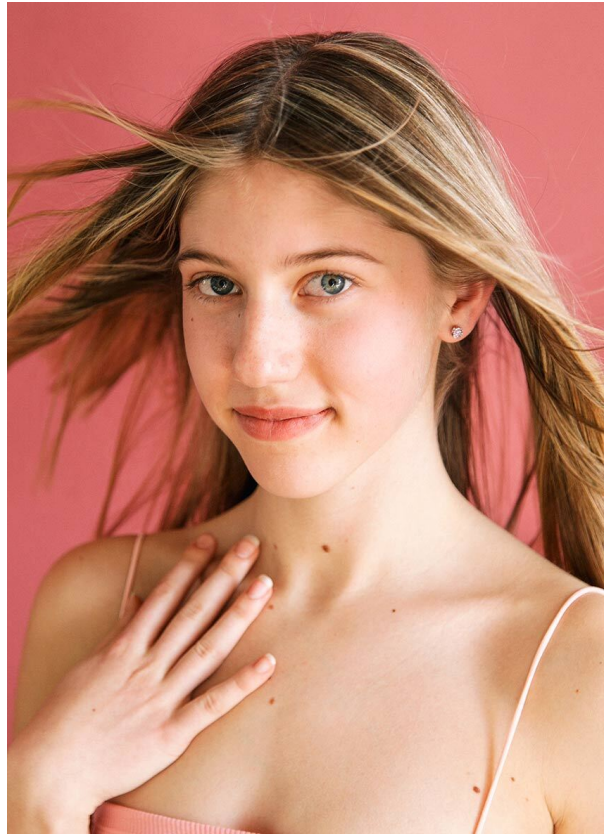

SCOUT

MODEL ● AGENCY

LADINA K. TEENS

HEIGHT 170 cm BUST/WAIST/HIPS 82/60/86 cm SIZE 36 EYES blue HAIR dark blonde SHOES 39/40 LOCATION Zürich CH

SCOUT

MODEL ● AGENCY

LADINA K. TEENS

HEIGHT 170 cm BUST/WAIST/HIPS 82/60/86 cm SIZE 36 EYES blue HAIR dark blonde SHOES 39/40 LOCATION Zürich CH