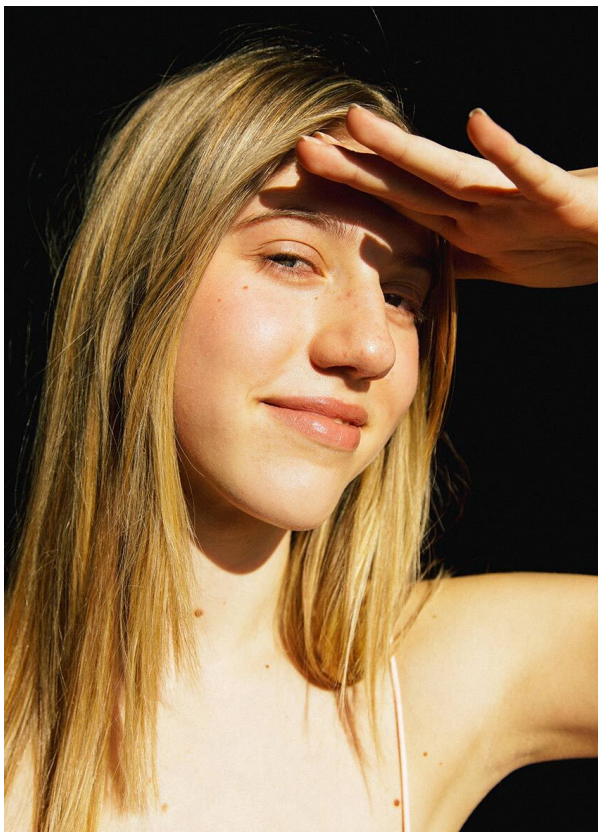

SCOUT

MODEL ● AGENCY

LADINA K. TEENS

HEIGHT 170 cm BUST/WAIST/HIPS 82/60/86 cm SIZE 36 EYES blue HAIR dark blonde SHOES 39/40 LOCATION Zürich CH

SCOUT

MODEL ● AGENCY

LADINA K. TEENS

HEIGHT 170 cm BUST/WAIST/HIPS 82/60/86 cm SIZE 36 EYES blue HAIR dark blonde SHOES 39/40 LOCATION Zürich CH

SCOUT

MODEL • AGENCY

LADINA K. TEENS

HEIGHT 170 cm BUST/WAIST/HIPS 82/60/86 cm SIZE 36 EYES blue HAIR dark blonde SHOES 39/40 LOCATION Zürich CH

SCOUT

MODEL ● AGENCY

LADINA K. TEENS

HEIGHT 170 cm BUST/WAIST/HIPS 82/60/86 cm SIZE 36 EYES blue HAIR dark blonde SHOES 39/40 LOCATION Zürich CH