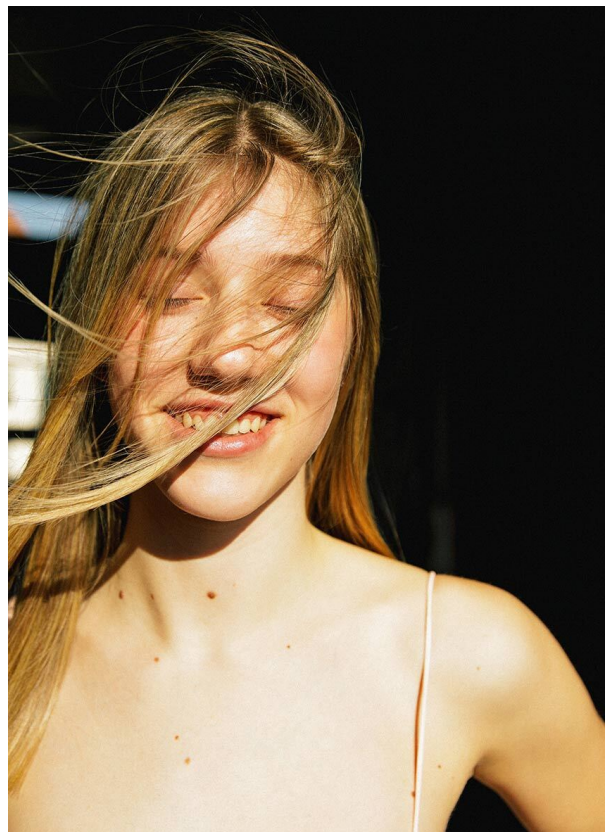

SCOUT

MODEL ● AGENCY

LADINA K. TEENS

HEIGHT 170 cm BUST/WAIST/HIPS 82/60/86 cm SIZE 36 EYES blue HAIR dark blonde SHOES 39/40 LOCATION Zürich CH

SCOUT

MODEL ● AGENCY

LADINA K. TEENS

HEIGHT 170 cm BUST/WAIST/HIPS 82/60/86 cm SIZE 36 EYES blue HAIR dark blonde SHOES 39/40 LOCATION Zürich CH

SCOUT

MODEL • AGENCY

LADINA K. TEENS

HEIGHT 170 cm BUST/WAIST/HIPS 82/60/86 cm SIZE 36 EYES blue HAIR dark blonde SHOES 39/40 LOCATION Zürich CH

SCOUT

MODEL ● AGENCY

LADINA K. TEENS

HEIGHT 170 cm BUST/WAIST/HIPS 82/60/86 cm SIZE 36 EYES blue HAIR dark blonde SHOES 39/40 LOCATION Zürich CH