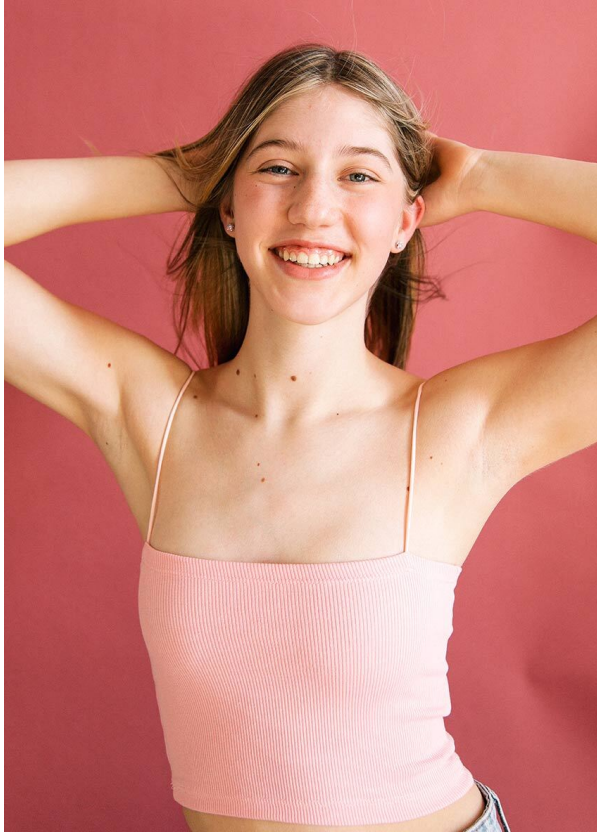

SCOUT

MODEL ● AGENCY

LADINA K. TEENS

HEIGHT 170 cm BUST/WAIST/HIPS 82/60/86 cm SIZE 36 EYES blue HAIR dark blonde SHOES 39/40 LOCATION Zürich CH

SCOUT

MODEL ● AGENCY

LADINA K. TEENS

HEIGHT 170 cm BUST/WAIST/HIPS 82/60/86 cm SIZE 36 EYES blue HAIR dark blonde SHOES 39/40 LOCATION Zürich CH

SCOUT

MODEL • AGENCY

LADINA K. TEENS

HEIGHT 170 cm BUST/WAIST/HIPS 82/60/86 cm SIZE 36 EYES blue HAIR dark blonde SHOES 39/40 LOCATION Zürich CH

SCOUT

MODEL ● AGENCY

LADINA K. TEENS

HEIGHT 170 cm BUST/WAIST/HIPS 82/60/86 cm SIZE 36 EYES blue HAIR dark blonde SHOES 39/40 LOCATION Zürich CH