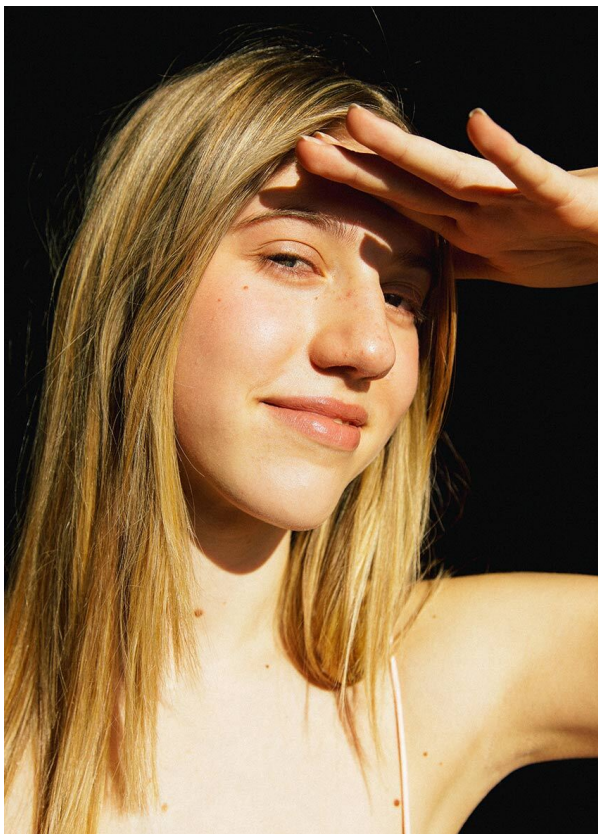

SCOUT

MODEL ● AGENCY

LADINA K. TEENS

HEIGHT 170 cm BUST/WAIST/HIPS 82/60/86 cm SIZE 36 EYES blue HAIR dark blonde SHOES 39/40 LOCATION Zurich

SCOUT

MODEL ● AGENCY

LADINA K. TEENS

HEIGHT 170 cm BUST/WAIST/HIPS 82/60/86 cm SIZE 36 EYES blue HAIR dark blonde SHOES 39/40 LOCATION Zurich

SCOUT

MODEL ● AGENCY

LADINA K. TEENS

HEIGHT 170 cm BUST/WAIST/HIPS 82/60/86 cm SIZE 36 EYES blue HAIR dark blonde SHOES 39/40 LOCATION Zurich