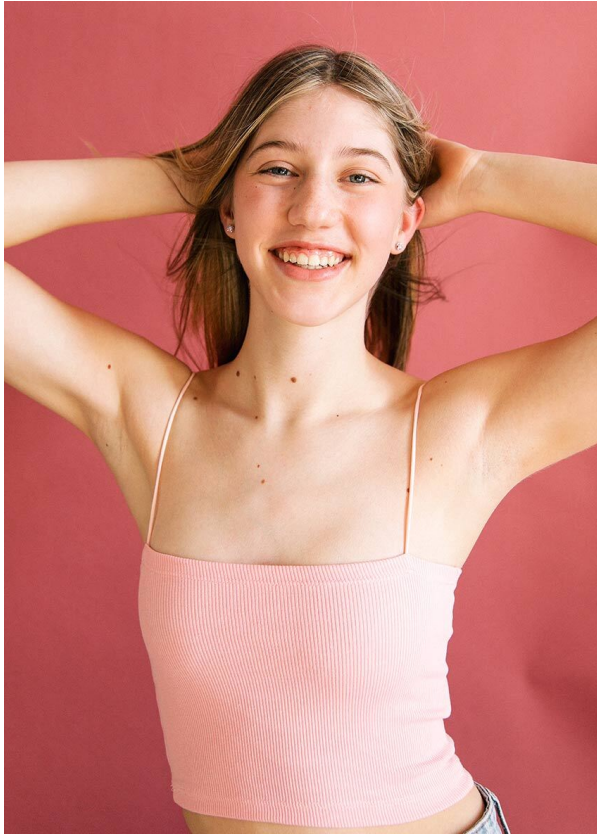

SCOUT

MODEL ● AGENCY

LADINA K. TEENS

HEIGHT 170 cm BUST/WAIST/HIPS 82/60/86 cm SIZE 36 EYES blue HAIR dark blonde SHOES 39/40 LOCATION Zurich

SCOUT

MODEL ● AGENCY

LADINA K. TEENS

HEIGHT 170 cm BUST/WAIST/HIPS 82/60/86 cm SIZE 36 EYES blue HAIR dark blonde SHOES 39/40 LOCATION Zurich

SCOUT

MODEL ● AGENCY

LADINA K. TEENS

HEIGHT 170 cm BUST/WAIST/HIPS 82/60/86 cm SIZE 36 EYES blue HAIR dark blonde SHOES 39/40 LOCATION Zurich