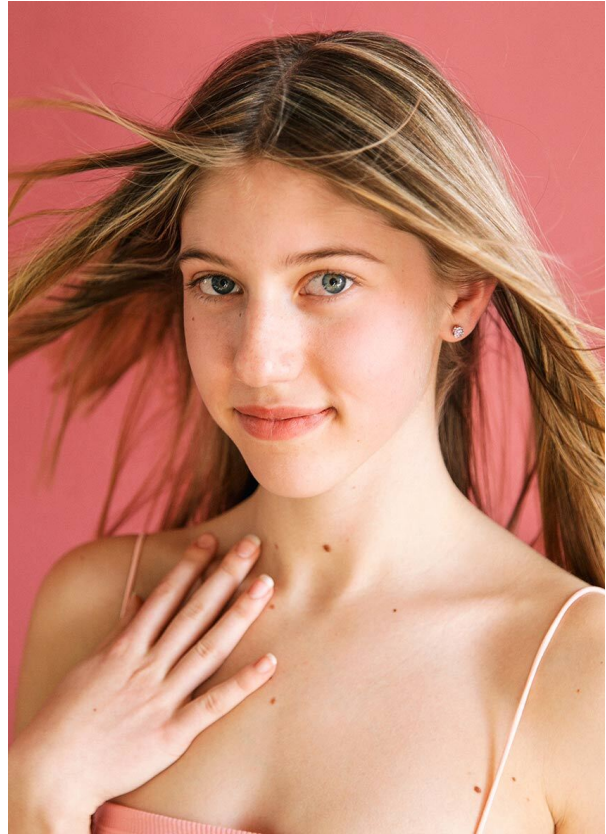

SCOUT

MODEL ● AGENCY

LADINA K. TEENS

HEIGHT 170 cm BUST/WAIST/HIPS 82/60/86 cm SIZE 36 EYES blue HAIR dark blonde SHOES 39/40 LOCATION Zurich

SCOUT

MODEL ● AGENCY

LADINA K. TEENS

HEIGHT 170 cm BUST/WAIST/HIPS 82/60/86 cm SIZE 36 EYES blue HAIR dark blonde SHOES 39/40 LOCATION Zurich

SCOUT

MODEL ● AGENCY

LADINA K. TEENS

HEIGHT 170 cm BUST/WAIST/HIPS 82/60/86 cm SIZE 36 EYES blue HAIR dark blonde SHOES 39/40 LOCATION Zurich