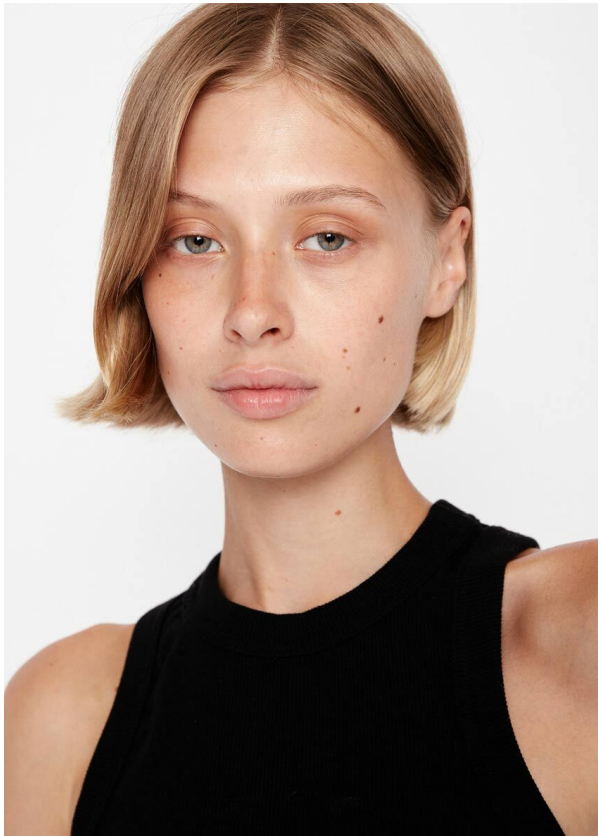

SCOUT

MODEL • AGENCY

KSENIIA L. MAIN

HEIGHT 176 cm LINGERIE 75B BUST/WAIST/HIPS 83/62/88 cm EYES green HAIR blonde SHOES 39 LOCATION Milano IT

SCOUT

MODEL • AGENCY

KSENIIA L. ^{MAIN}

HEIGHT 176 cm LINGERIE 75B BUST/WAIST/HIPS 83/62/88 cm EYES green HAIR blonde SHOES 39 LOCATION Milano IT