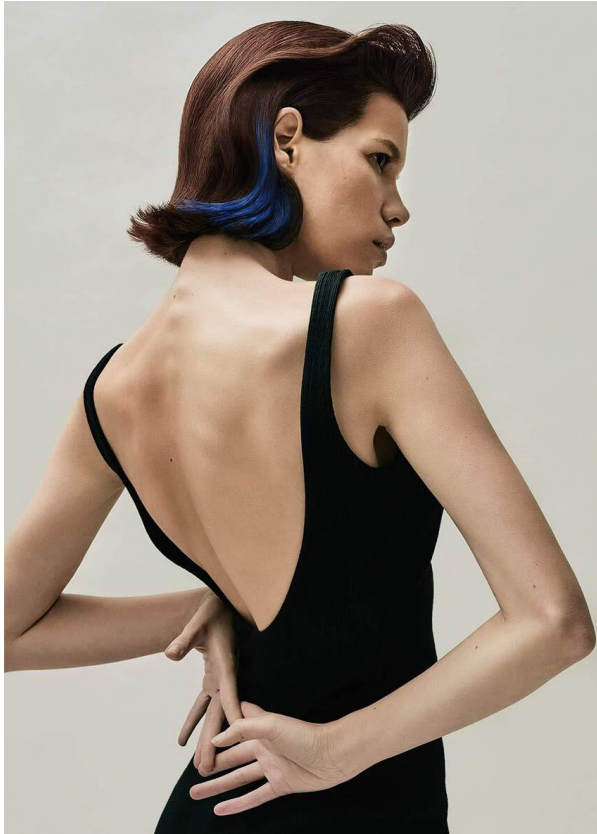

# SCOUT

MODEL ● AGENCY

**KRISTINA V.** COMMERCIAL

HEIGHT 174 cm BUST/WAIST/HIPS 82/61/88 cm EYES brown HAIR red SHOES 38.5 LOCATION Paris FR

# SCOUT

MODEL • AGENCY

**KRISTINA V.** COMMERCIAL

HEIGHT 174 cm BUST/WAIST/HIPS 82/61/88 cm EYES brown HAIR red SHOES 38.5 LOCATION Paris FR

## KRISTINA V. COMMERCIAL

HEIGHT 174 cm BUST/WAIST/HIPS 82/61/88 cm EYES brown HAIR red SHOES 38.5 LOCATION Paris FR