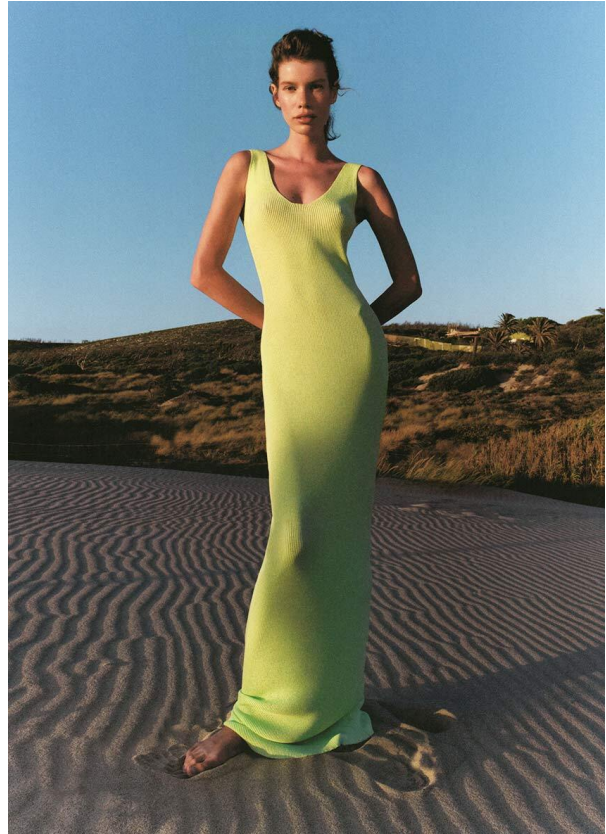

# SCOUT

MODEL ● AGENCY

**KRISTINA V.** COMMERCIAL

HEIGHT 174 cm BUST/WAIST/HIPS 82/61/88 cm EYES brown HAIR red SHOES 38.5 LOCATION Paris FR

# SCOUT

MODEL • AGENCY

**KRISTINA V.** COMMERCIAL

HEIGHT 174 cm BUST/WAIST/HIPS 82/61/88 cm EYES brown HAIR red SHOES 38.5 LOCATION Paris FR

## KRISTINA V. COMMERCIAL

HEIGHT 174 cm BUST/WAIST/HIPS 82/61/88 cm EYES brown HAIR red SHOES 38.5 LOCATION Paris FR