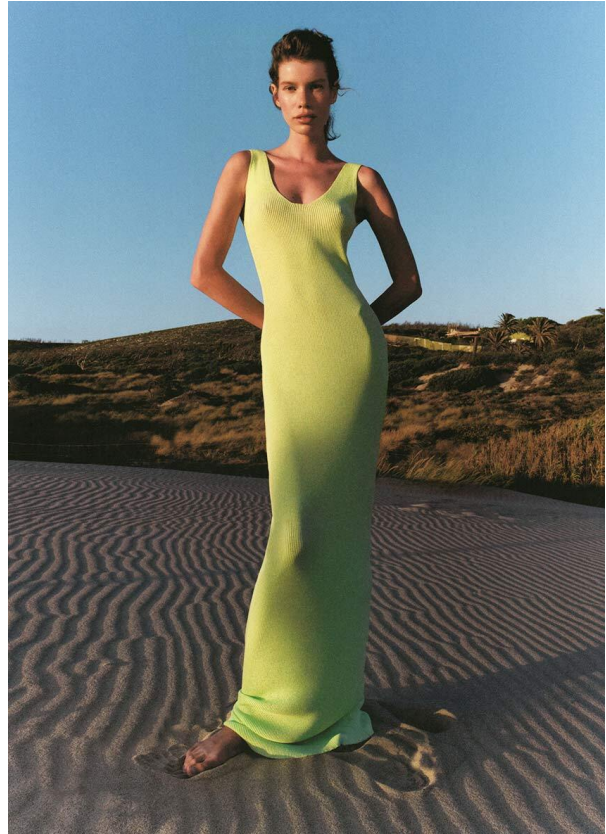

SCOUT

MODEL ● AGENCY

KRISTINA V. COMMERCIAL

HEIGHT 174 cm BUST/WAIST/HIPS 82/61/88 cm EYES brown HAIR red SHOES 38.5 LOCATION Paris FR

SCOUT

MODEL • AGENCY

KRISTINA V. COMMERCIAL

HEIGHT 174 cm BUST/WAIST/HIPS 82/61/88 cm EYES brown HAIR red SHOES 38.5 LOCATION Paris FR

SCOUT

MODEL • AGENCY

KRISTINA V. COMMERCIAL

HEIGHT 174 cm BUST/WAIST/HIPS 82/61/88 cm EYES brown HAIR red SHOES 38.5 LOCATION Paris FR

SCOUT

MODEL • AGENCY

KRISTINA V. COMMERCIAL

HEIGHT 174 cm BUST/WAIST/HIPS 82/61/88 cm EYES brown HAIR red SHOES 38.5 LOCATION Paris FR