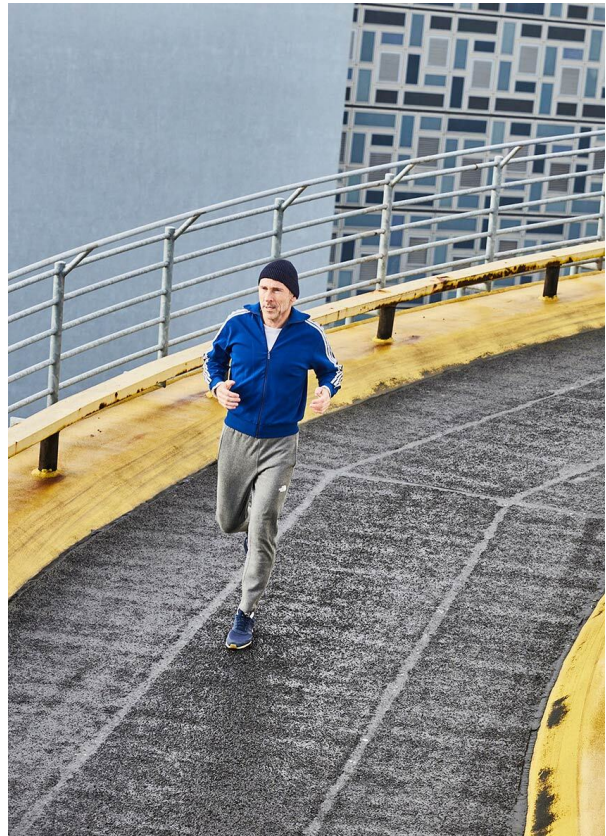

SCOUT

MODEL ● AGENCY

KRISTIAN S. 50 PLUS

HEIGHT 178 cm BUST/WAIST/HIPS 101/85/99 cm EYES blue HAIR brown SHOES 43 LOCATION Köln DE