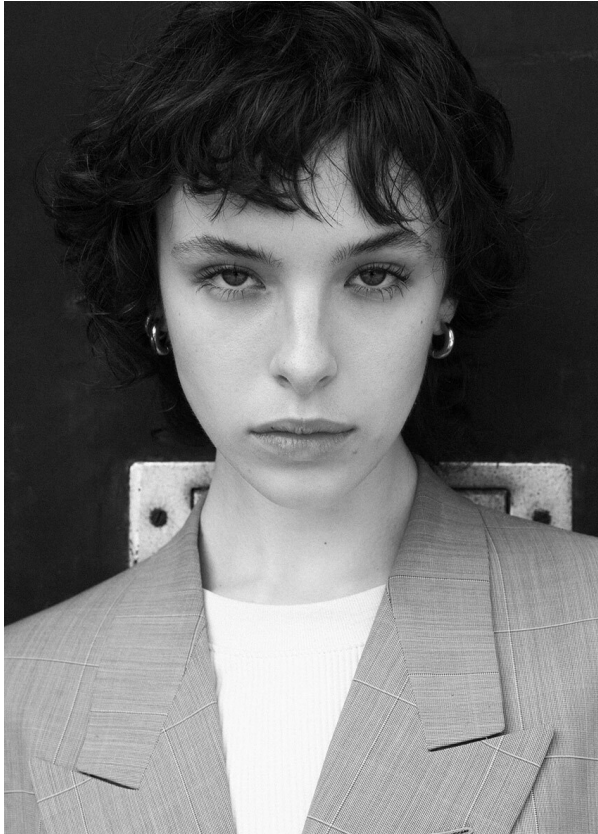

## KINGA K. MAIN

HEIGHT 176 cm BUST/WAIST/HIPS 80/59/90 cm EYES green HAIR brown SHOES 38.5 LOCATION Danzig PL

# SCOUT

MODEL • AGENCY

**KINGA K.** MAIN

HEIGHT 176 cm BUST/WAIST/HIPS 80/59/90 cm EYES green HAIR brown SHOES 38.5 LOCATION Danzig PL