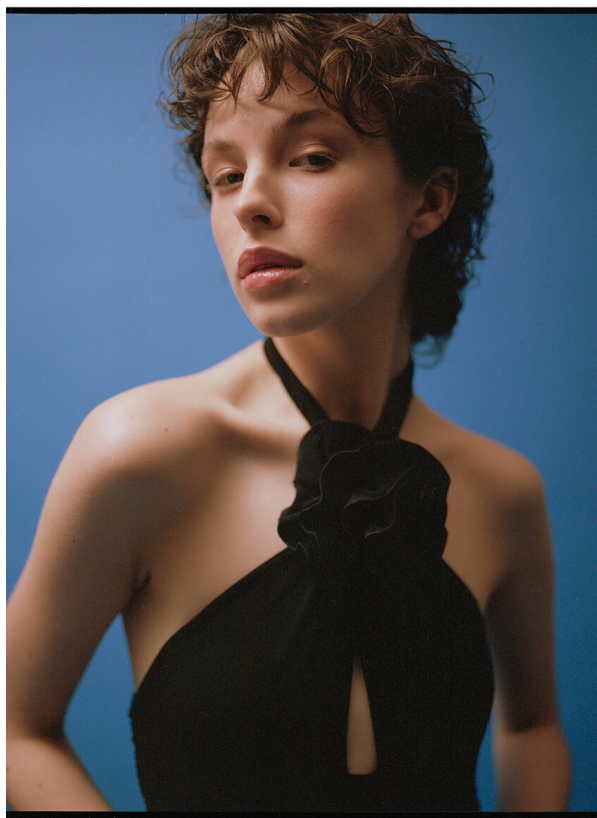

## KINGA K. MAIN

HEIGHT 176 cm BUST/WAIST/HIPS 80/59/90 cm EYES green HAIR brown SHOES 38.5 LOCATION Danzig PL

# SCOUT

MODEL • AGENCY

**KINGA K.** MAIN

HEIGHT 176 cm BUST/WAIST/HIPS 80/59/90 cm EYES green HAIR brown SHOES 38.5 LOCATION Danzig PL