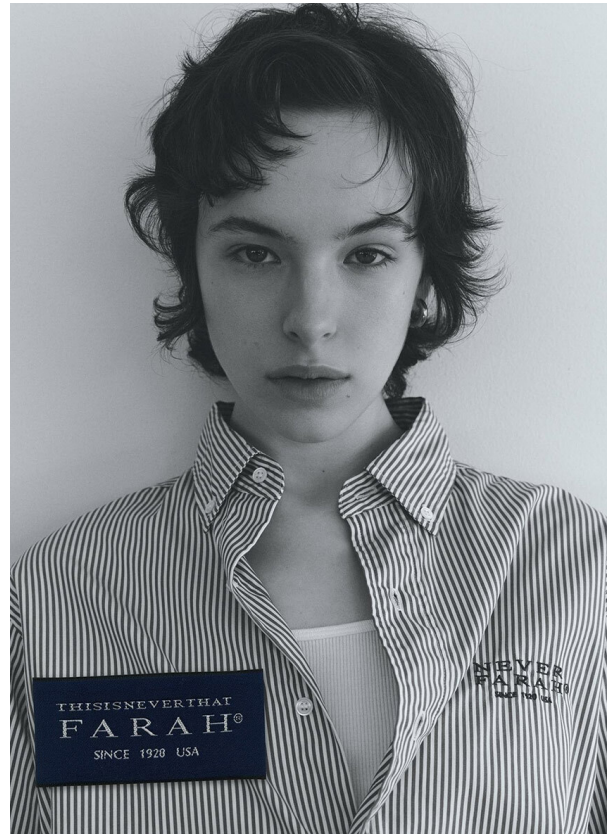

## KINGA K. MAIN

HEIGHT 176 cm BUST/WAIST/HIPS 80/59/90 cm EYES green HAIR brown SHOES 38.5 LOCATION Danzig PL

# SCOUT

MODEL • AGENCY

**KINGA K.** MAIN

HEIGHT 176 cm BUST/WAIST/HIPS 80/59/90 cm EYES green HAIR brown SHOES 38.5 LOCATION Danzig PL