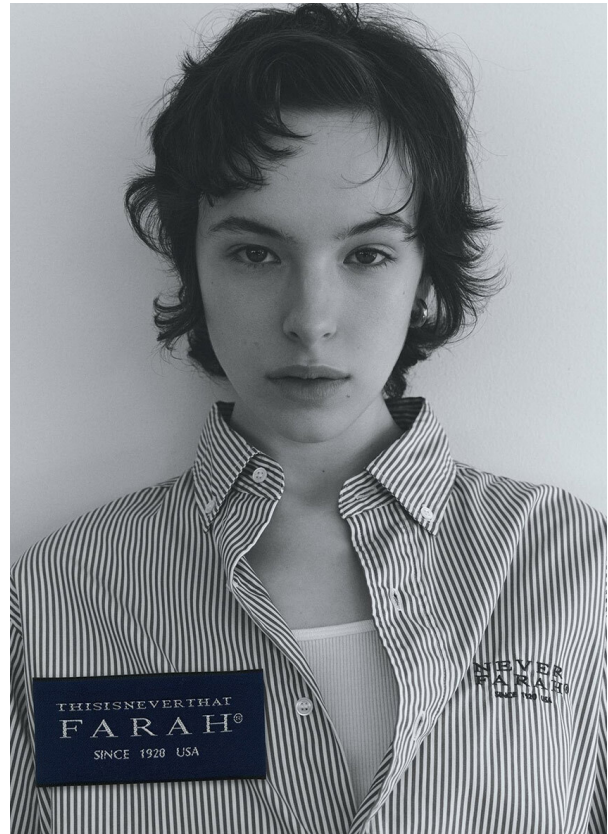

SCOUT

MODEL • AGENCY

KINGA K. MAIN

HEIGHT 176 cm BUST/WAIST/HIPS 80/59/90 cm EYES green HAIR brown SHOES 38.5 LOCATION Danzig PL

SCOUT

MODEL • AGENCY

KINGA K. MAIN

HEIGHT 176 cm BUST/WAIST/HIPS 80/59/90 cm EYES green HAIR brown SHOES 38.5 LOCATION Danzig PL

SCOUT

MODEL • AGENCY

KINGA K. MAIN

HEIGHT 176 cm BUST/WAIST/HIPS 80/59/90 cm EYES green HAIR brown SHOES 38.5 LOCATION Danzig PL