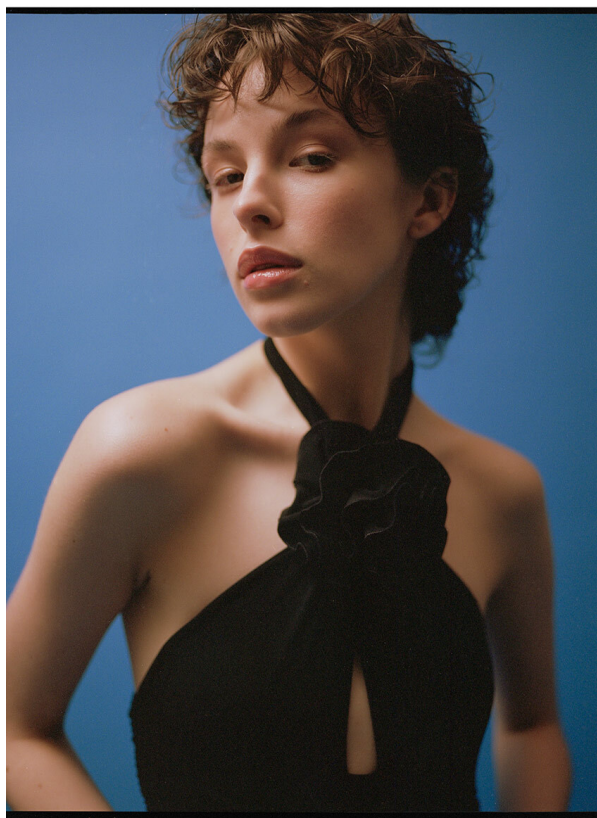

SCOUT

MODEL • AGENCY

KINGA K. MAIN

HEIGHT 176 cm BUST/WAIST/HIPS 80/59/90 cm EYES green HAIR brown SHOES 38.5 LOCATION Danzig PL

SCOUT

MODEL • AGENCY

KINGA K. MAIN

HEIGHT 176 cm BUST/WAIST/HIPS 80/59/90 cm EYES green HAIR brown SHOES 38.5 LOCATION Danzig PL

SCOUT

MODEL • AGENCY

KINGA K. MAIN

HEIGHT 176 cm BUST/WAIST/HIPS 80/59/90 cm EYES green HAIR brown SHOES 38.5 LOCATION Danzig PL