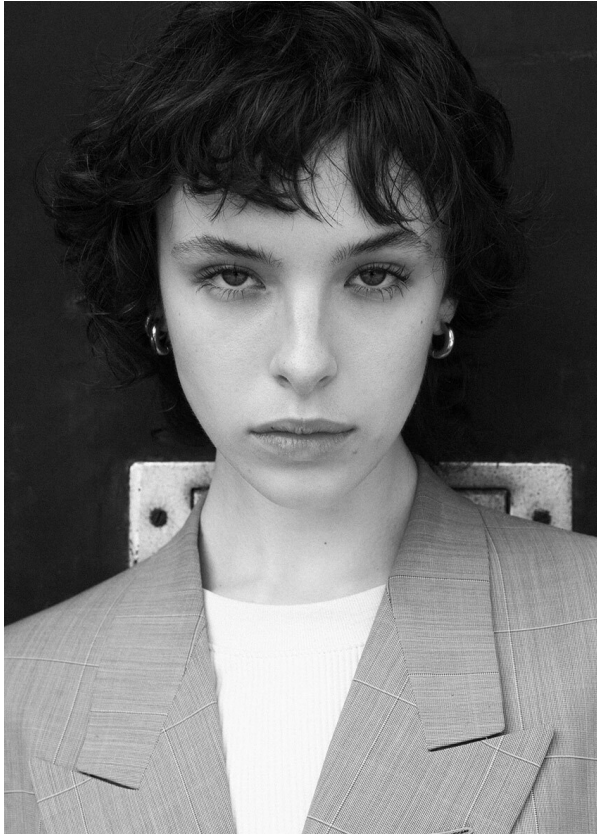

SCOUT

MODEL • AGENCY

KINGA K. MAIN

HEIGHT 176 cm BUST/WAIST/HIPS 80/59/90 cm EYES green HAIR brown SHOES 38.5 LOCATION Danzig PL

SCOUT

MODEL • AGENCY

KINGA K. MAIN

HEIGHT 176 cm BUST/WAIST/HIPS 80/59/90 cm EYES green HAIR brown SHOES 38.5 LOCATION Danzig PL

SCOUT

MODEL • AGENCY

KINGA K. MAIN

HEIGHT 176 cm BUST/WAIST/HIPS 80/59/90 cm EYES green HAIR brown SHOES 38.5 LOCATION Danzig PL