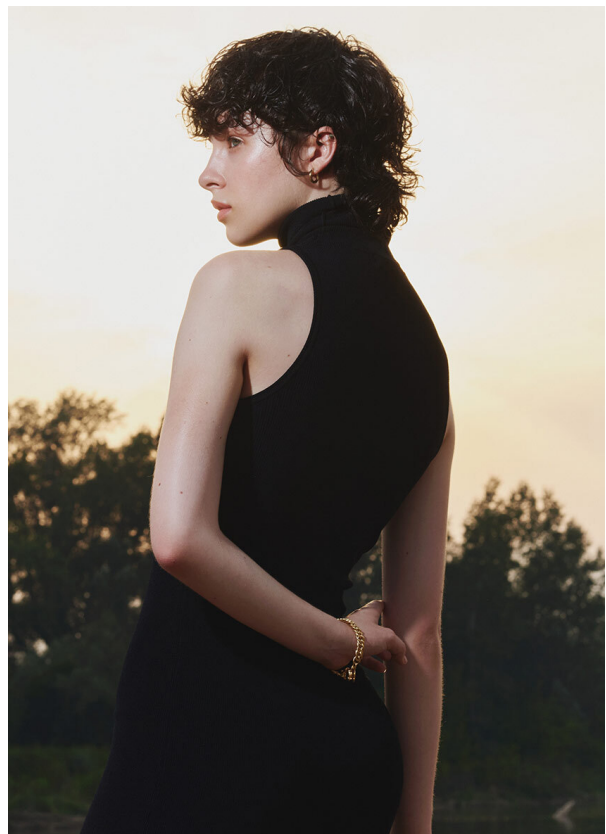

SCOUT

MODEL • AGENCY

KINGA K. MAIN

HEIGHT 176 cm BUST/WAIST/HIPS 80/59/90 cm EYES green HAIR brown SHOES 38.5 LOCATION Danzig PL

SCOUT

MODEL • AGENCY

KINGA K. MAIN

HEIGHT 176 cm BUST/WAIST/HIPS 80/59/90 cm EYES green HAIR brown SHOES 38.5 LOCATION Danzig PL

SCOUT

MODEL • AGENCY

KINGA K. MAIN

HEIGHT 176 cm BUST/WAIST/HIPS 80/59/90 cm EYES green HAIR brown SHOES 38.5 LOCATION Danzig PL