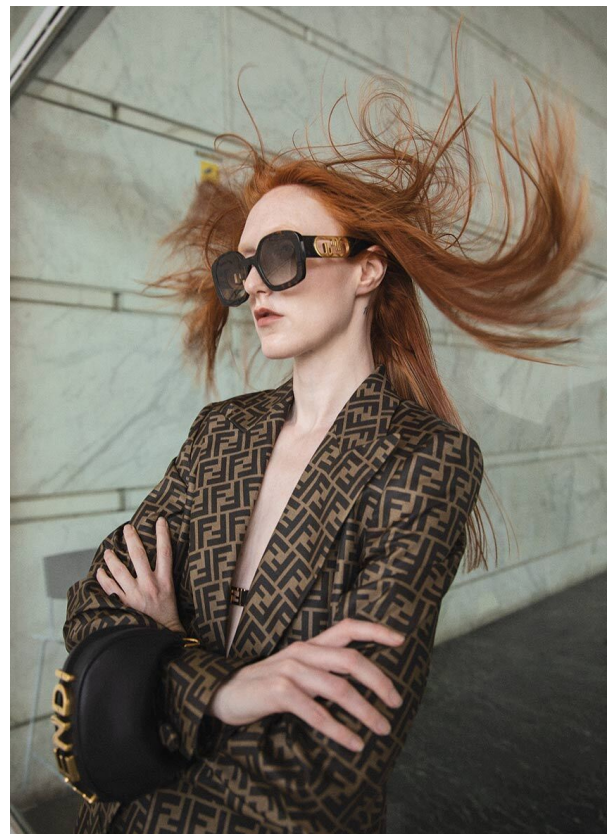

SCOUT

MODEL • AGENCY

KIM D. MAIN

HEIGHT 177 cm BUST/WAIST/HIPS 81/64/90 cm EYES light blue HAIR red SHOES 39 LOCATION Veneto IT

SCOUT

MODEL • AGENCY

KIM D. MAIN

HEIGHT 177 cm BUST/WAIST/HIPS 81/64/90 cm EYES light blue HAIR red SHOES 39 LOCATION Veneto IT

SCOUT

MODEL • AGENCY

KIM D. MAIN

HEIGHT 177 cm BUST/WAIST/HIPS 81/64/90 cm EYES light blue HAIR red SHOES 39 LOCATION Veneto IT