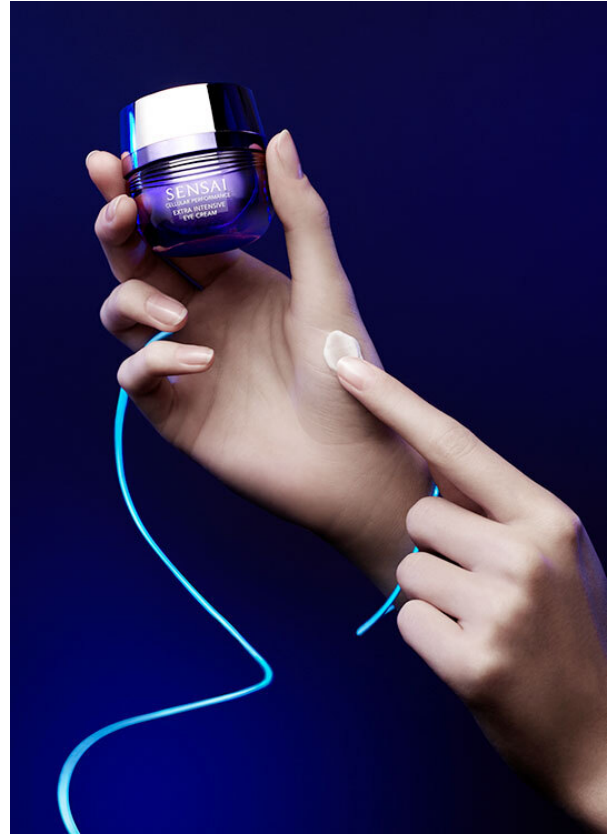

SCOUT

KIA S. HANDS

MODEL • AGENCY

HEIGHT 175 cm BUST/WAIST/HIPS 85/66/93 cm EYES blue HAIR blonde SHOES 38 LOCATION Zürich CH

SCOUT

MODEL • AGENCY

KIA S. HANDS

HEIGHT 175 cm BUST/WAIST/HIPS 85/66/93 cm EYES blue HAIR blonde SHOES 38 LOCATION Zürich CH

SCOUT

MODEL • AGENCY

KIA S. HANDS

HEIGHT 175 cm BUST/WAIST/HIPS 85/66/93 cm EYES blue HAIR blonde SHOES 38 LOCATION Zürich CH

SCOUT

MODEL ● AGENCY

KIA S. HANDS

HEIGHT 175 cm BUST/WAIST/HIPS 85/66/93 cm EYES blue HAIR blonde SHOES 38 LOCATION Zürich CH