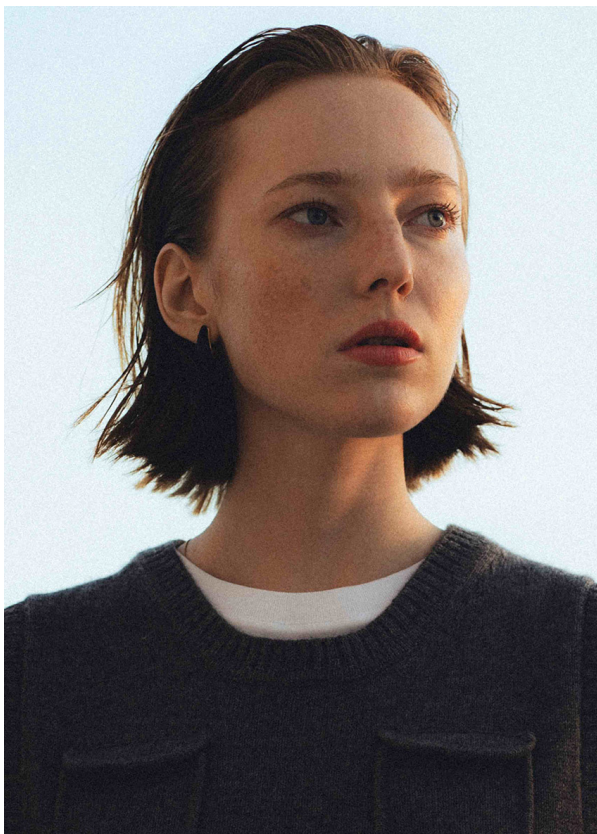

SCOUT

MODEL • AGENCY

KARYNA R. MAIN

HEIGHT 177 cm BUST/WAIST/HIPS 84/63/92 cm EYES blue HAIR red SHOES 39 LOCATION Lisbon PT

SCOUT

MODEL • AGENCY

KARYNA R. MAIN

HEIGHT 177 cm BUST/WAIST/HIPS 84/63/92 cm EYES blue HAIR red SHOES 39 LOCATION Lisbon PT

BEAUTY SHOTS 003 - CARTINA RESHETNYCK - ELITE LISBON

SCOUT

MODEL • AGENCY

KARYNA R. MAIN

HEIGHT 177 cm BUST/WAIST/HIPS 84/63/92 cm EYES blue HAIR red SHOES 39 LOCATION Lisbon PT

SCOUT

MODEL • AGENCY

KARYNA R. MAIN

HEIGHT 177 cm BUST/WAIST/HIPS 84/63/92 cm EYES blue HAIR red SHOES 39 LOCATION Lisbon PT

Casaco Le Manteau long Pilou Jacquemus, Stivali - Meias Calzedonia - Sandálias Birkenstock

SCOUT

KARYNA R. MAIN

MODEL • AGENCY