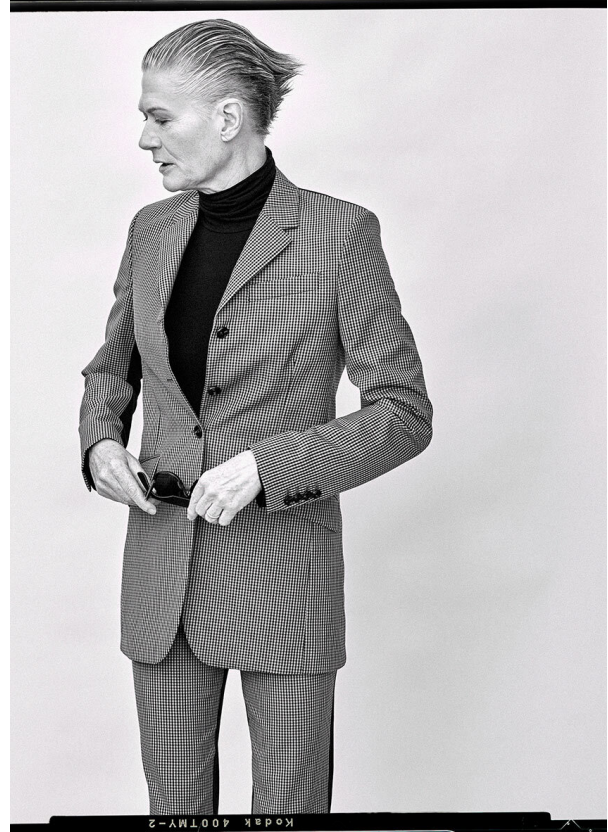

SCOUT

MODEL • AGENCY

KARIN M. SILVER

HEIGHT 178 cm BUST/WAIST/HIPS 92/70/93 cm EYES green HAIR salt & pepper SHOES 40 LOCATION Milan IT

SCOUT

MODEL • AGENCY

KARIN M. SILVER

HEIGHT 178 cm BUST/WAIST/HIPS 92/70/93 cm EYES green HAIR salt & pepper SHOES 40 LOCATION Milan IT

SCOUT

MODEL • AGENCY

KARIN M. SILVER

HEIGHT 178 cm BUST/WAIST/HIPS 92/70/93 cm EYES green HAIR salt & pepper SHOES 40 LOCATION Milan IT